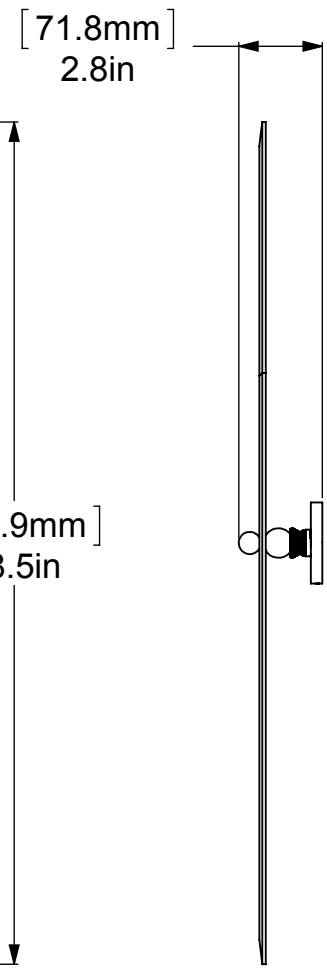

1	BPDSR	BACKPLATE	2
2	NKSL-58	SUPPORT	2
3	BL2T-1	BALL SUPPORT	2
4	HBTT-78	TILT	2
5	BL1T-34	BALL	2
6	MRRT-94	MIRROR	1

UNLESS OTHERWISE STATED	
.X	±.3mm
.XX	±.15mm
.XXX	±.008mm

COPYRIGHT © Allied Brass 2016

DRAWN	2/19/2016	I.M
CHECKED	2/19/2016	P.D
APPROVED	2/19/2016	R.A

MATERIAL:	BRASS
DESCRIPTION:	MIRROR

FINISH	TBD
QUANTITY	TBD
DRAWING No.	P1094
REV	0
SCALE	1:6.5
SHEET: 01	A4