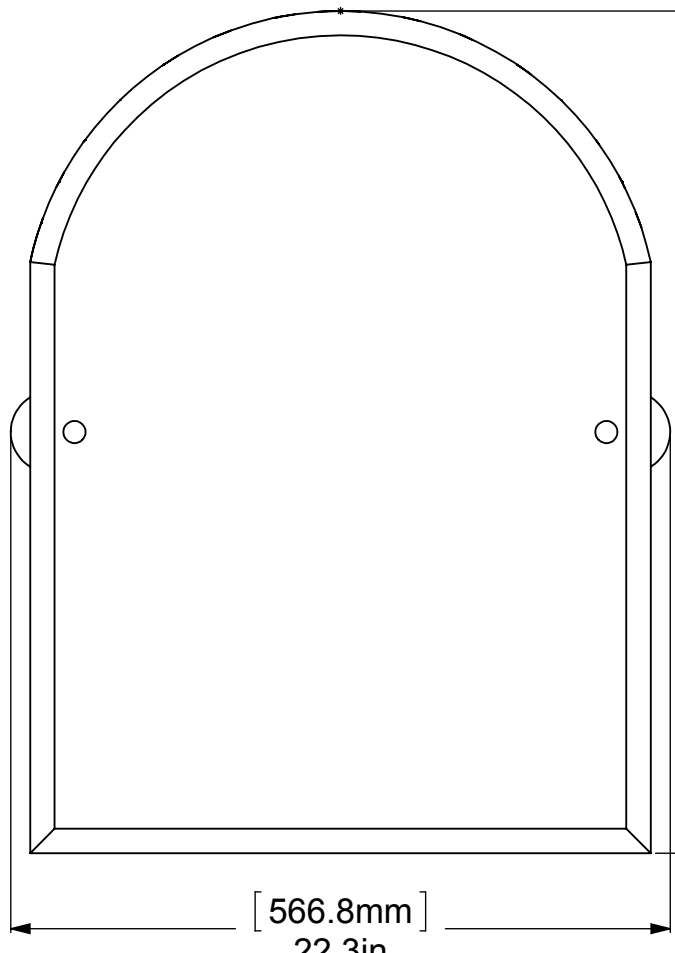

1	BPDSR	BACKPLATE	2
2	NKSL-58	SUPPORT	2
3	BL2T-1	BALL SUPPORT	2
4	HBTT-78	TILT	2
5	BL1T-34	BALL	2
6	MRRT-94	MIRROR	1

UNLESS OTHERWISE STATED	
.X	±.3mm
.XX	±.15mm
.XXX	±.008mm

COPYRIGHT © Allied Brass 2016

DRAWN	2/19/2016	I.M
CHECKED	2/19/2016	P.D
APPROVED	2/19/2016	R.A

MATERIAL:	BRASS
DESCRIPTION:	MIRROR

FINISH	TBD
QUANTITY	TBD
DRAWING No.	P1094
REV	0
SCALE	1:6.5
SHEET: 01	A4