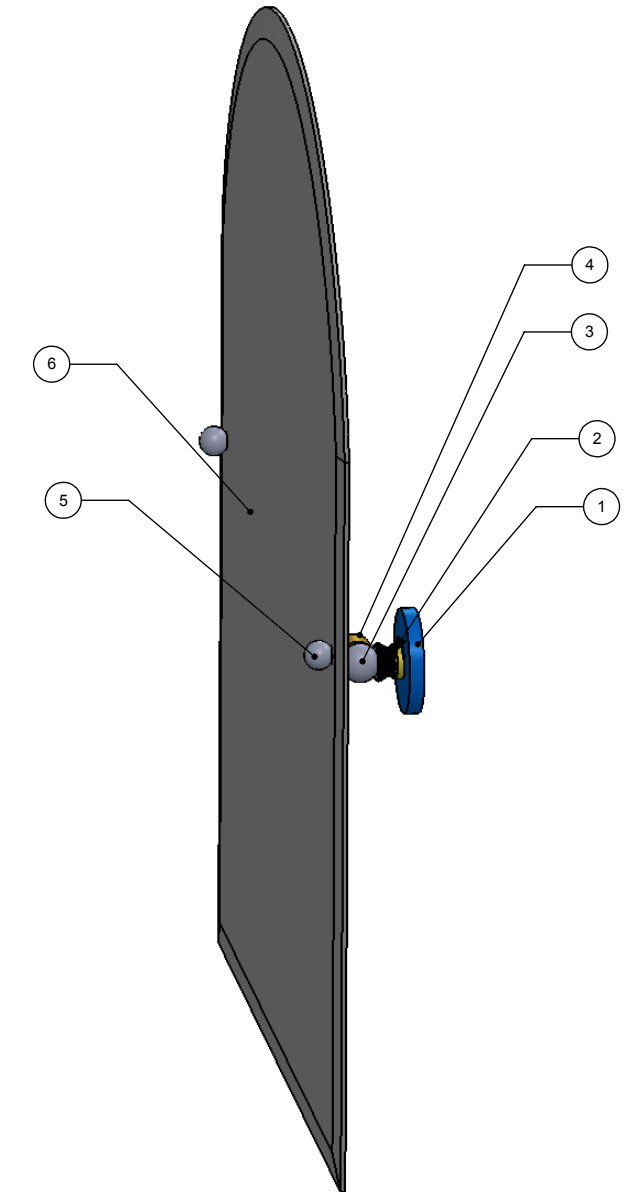

1	BPDSR	BACKPLATE	2
2	NKSL-58	SUPPORT	2
3	BL2T-1	BALL SUPPORT	2
4	HBTT-78	TILT	2
5	BL1T-34	BALL	2
6	MRRT-94	MIRROR	1

UNLESS OTHERWISE STATED	
.X	±.3mm
.XX	±.15mm
.XXX	±.008mm

COPYRIGHT © Allied Brass 2016

DRAWN	2/19/2016	I.M
CHECKED	2/19/2016	P.D
APPROVED	2/19/2016	R.A

MATERIAL:	BRASS
DESCRIPTION:	MIRROR

FINISH	TBD
QUANTITY	TBD
DRAWING No.	P1094
REV	0
SCALE	1:6.5
SHEET: 01	A4