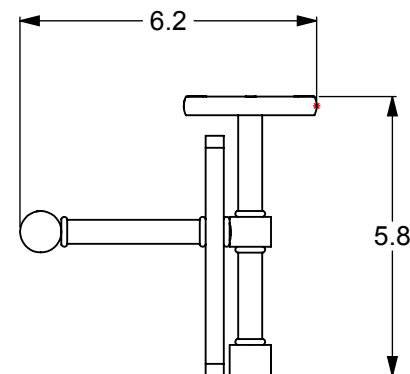

ITEM NO.	PART NUMBER	DESCRIPTION	QTY.
1	BPRD	Back Plate	2
2	IRWRT-16	SHELF	1
3	CRRD-12	Connector	10
4	TU12-1.8	Tube-12, L=1.8	2
5	MR-TILT-FITT	HUB-CON	2
6	TU12-2	Tube-12, L=2	2
7	HBTTT-78	Hub	4
8	TU12-3	Tube-12, L=3	2
9	TU38-13.5	TUBE -38,L=13.5	2

UNLESS OTHERWISE STATED

.X	±.3mm
.XX	±.15mm
.XXX	±.008mm

COPYRIGHT © Allied Brass 2016

THIRD ANGLE PROJECTION

DRAWN	2/19/2017	I.M
CHECKED	2/19/2017	P.D
APPROVED	2/19/2017	R.A

MATERIAL:	BRASS	
DESCRIPTION:	Prestige Skyline Collection Solid IPE Ironwood Shelf with Gallery Rail	

FINISH	TBD
QUANTITY	TBD
DRAWING No.	REV
P1000-1-1TB-16-GAL	0
SCALE	1:4
SHEET: 01	A4