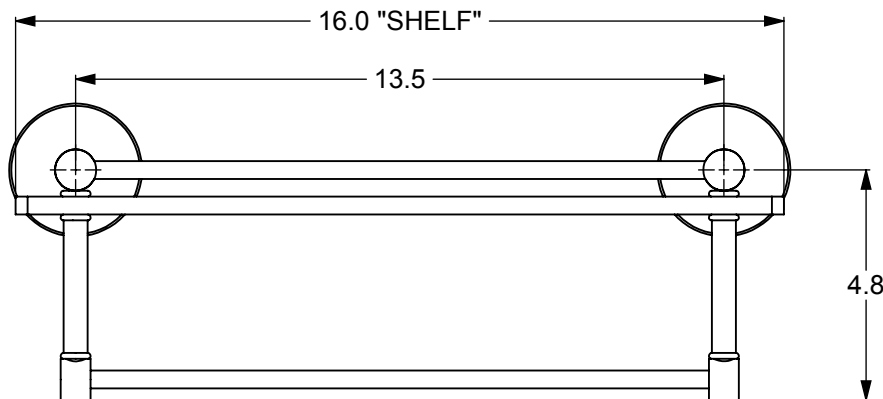

ITEM NO.	PART NUMBER	DESCRIPTION	QTY.
1	BPRD	Back Plate	2
2	IRWRT-16	SHELF	1
3	CRRD-12	Connector	10
4	TU12-1.8	Tube-12, L=1.8	2
5	MR-TILT-FITT	HUB-CON	2
6	TU12-2	Tube-12, L=2	2
7	HBTTT-78	Hub	4
8	TU12-3	Tube-12, L=3	2
9	TU38-13.5	TUBE -38,L=13.5	2

UNLESS OTHERWISE STATED

.X	±.3mm
.XX	±.15mm
.XXX	±.008mm

COPYRIGHT © Allied Brass 2016

THIRD ANGLE PROJECTION

DRAWN	2/19/2017	I.M
CHECKED	2/19/2017	P.D
APPROVED	2/19/2017	R.A

MATERIAL:	BRASS	
DESCRIPTION:	Prestige Skyline Collection Solid IPE Ironwood Shelf with Gallery Rail	

FINISH	TBD
QUANTITY	TBD
DRAWING No.	REV
P1000-1-1TB-16-GAL	0
SCALE	1:4
SHEET: 01	A4