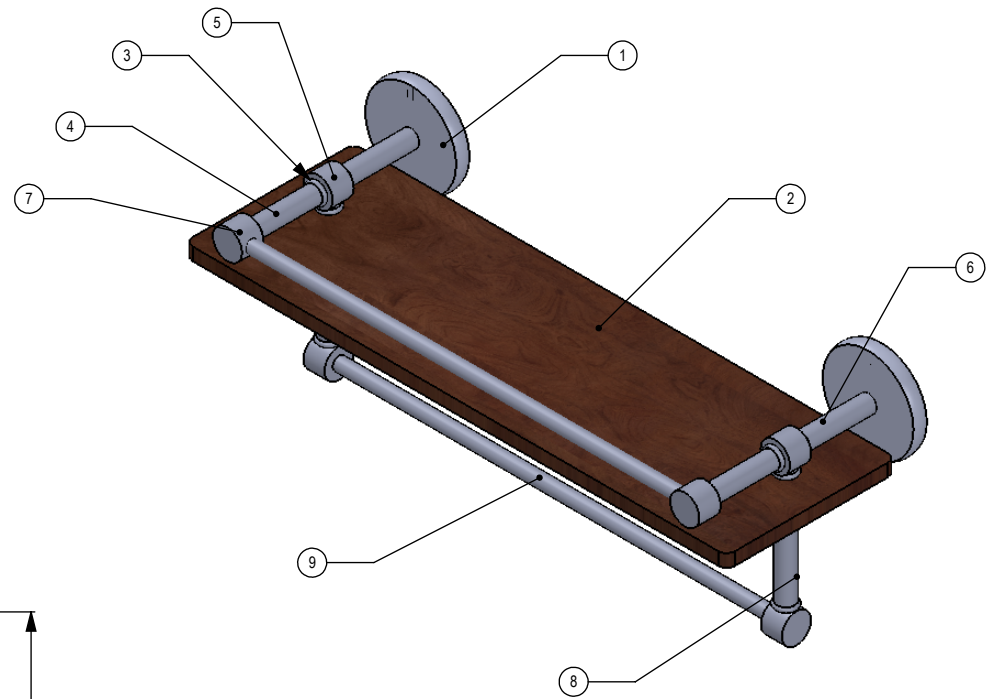

ITEM NO.	PART NUMBER	DESCRIPTION	QTY.
1	BPRD	Back Plate	2
2	IRWRT-16	SHELF	1
3	CRRD-12	Connector	10
4	TU12-1.8	Tube-12, L=1.8	2
5	MR-TILT-FITT	HUB-CON	2
6	TU12-2	Tube-12, L=2	2
7	HBTTT-78	Hub	4
8	TU12-3	Tube-12, L=3	2
9	TU38-13.5	TUBE -38,L=13.5	2

UNLESS OTHERWISE STATED

.X	±.3mm
.XX	±.15mm
.XXX	±.008mm

COPYRIGHT © Allied Brass 2016

THIRD ANGLE PROJECTION

DRAWN	2/19/2017	I.M
CHECKED	2/19/2017	P.D
APPROVED	2/19/2017	R.A

MATERIAL:	BRASS	
DESCRIPTION:	Prestige Skyline Collection Solid IPE Ironwood Shelf with Gallery Rail	

FINISH	TBD
QUANTITY	TBD
DRAWING No.	REV
P1000-1-1TB-16-GAL	0
SCALE	1:4
SHEET: 01	A4