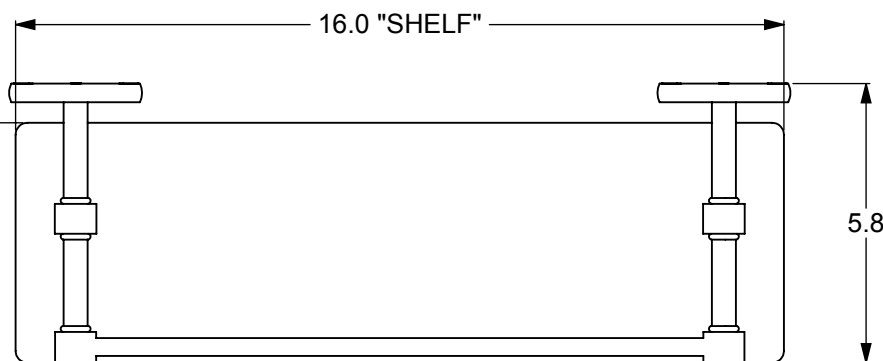

ITEM NO.	PART NUMBER	DESCRIPTION	QTY.
1	BPRD	Back Plate	2
2	IRWRT-16	SHELF	1
3	CRRD-12	Connector	10
4	TU12-1.8	Tube-12, L=1.8	2
5	MR-TILT-FITT	HUB-CON	2
6	TU12-2	Tube-12, L=2	2
7	HBTTT-78	Hub	4
8	TU12-3	Tube-12, L=3	2
9	TU38-13.5	TUBE -38,L=13.5	2

UNLESS OTHERWISE STATED

.X	±.3mm
.XX	±.15mm
.XXX	±.008mm

COPYRIGHT © Allied Brass 2016

THIRD ANGLE PROJECTION

DRAWN	2/19/2017	I.M
CHECKED	2/19/2017	P.D
APPROVED	2/19/2017	R.A

MATERIAL:	BRASS	
DESCRIPTION:	Prestige Skyline Collection Solid IPE Ironwood Shelf with Gallery Rail	