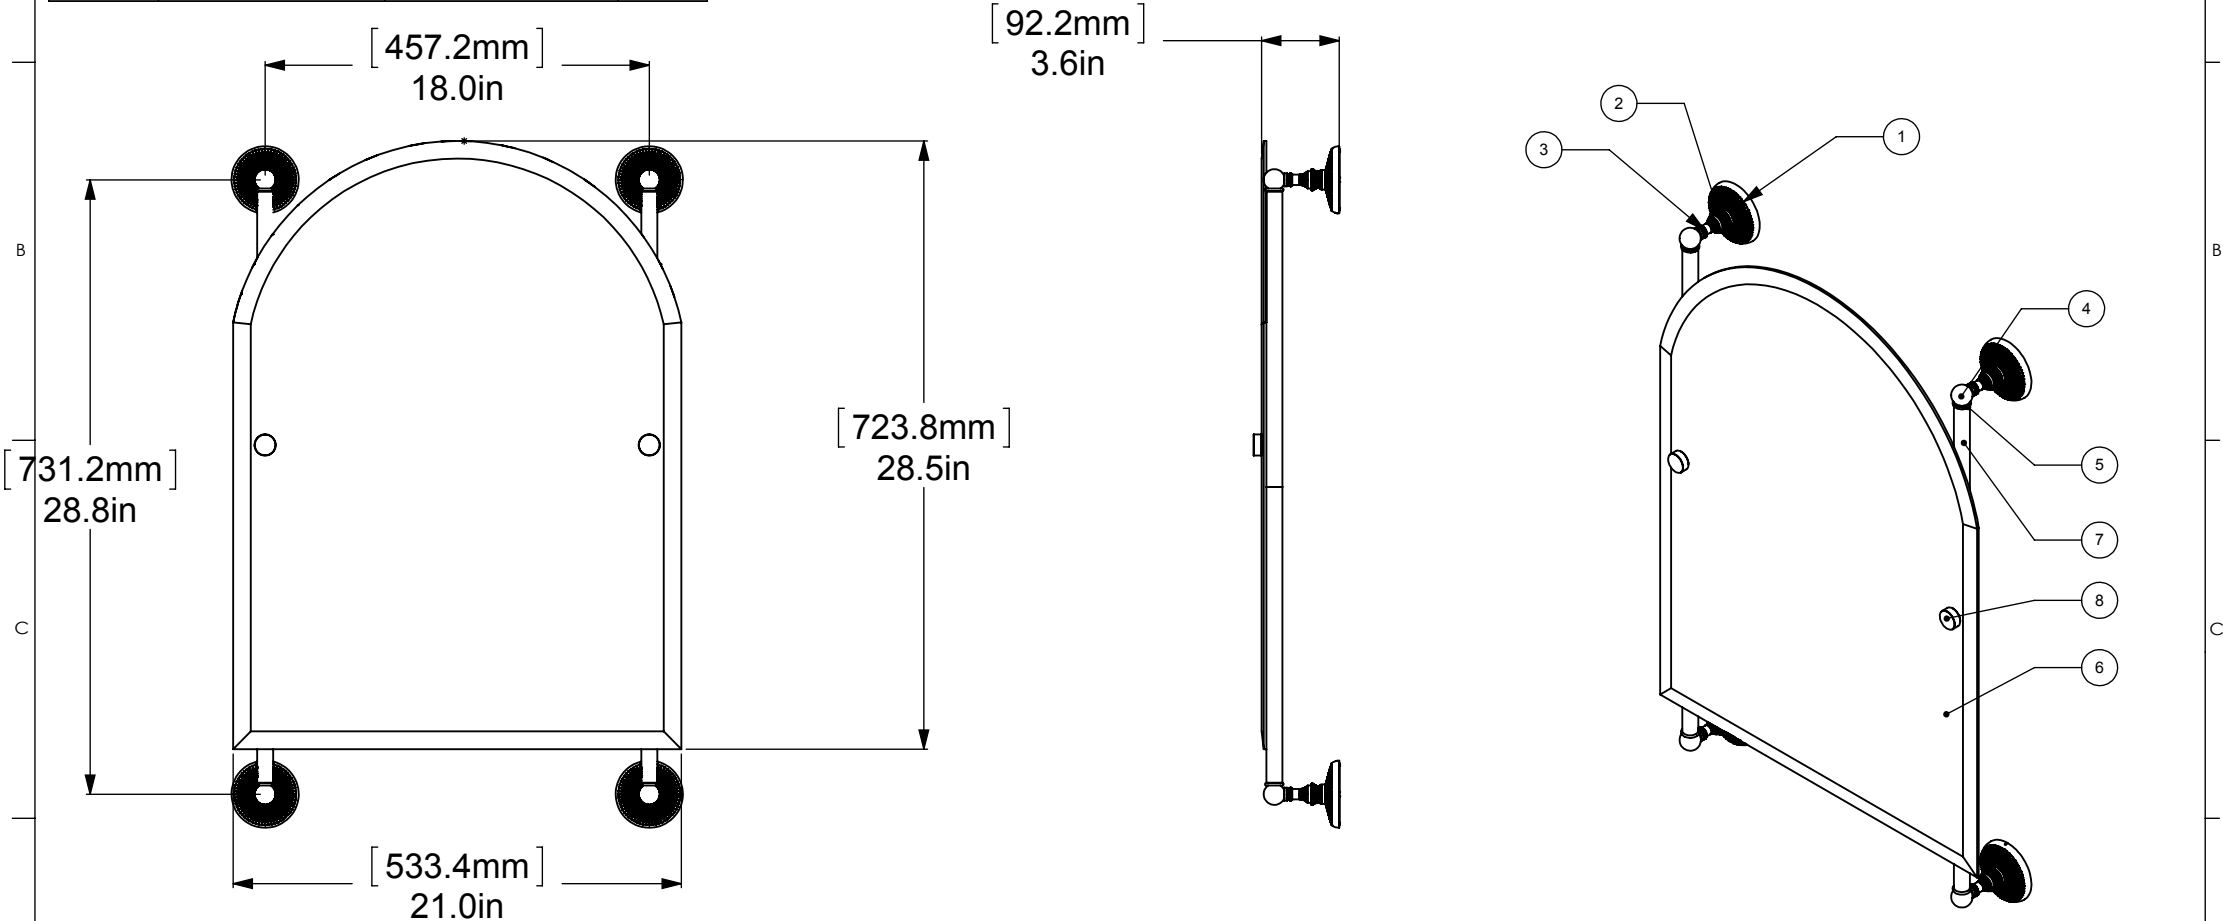

ITEM NO.	P/N	Description	QTY.
1	BPMC	BACKPLATE	4
2	NKSL-58	SUPPORT	4
3	NKSL-1.25	NECK	4 </td
4	BL2T-1	HUB	4
5	CRRD-34	CHECK RING	4
6	MRAT-94	MIRROR	1
7	TU34-28	TUBE	2
8	CARD-1	LOCK	2

UNLESS OTHERWISE STATED

.X	±.3mm
.XX	±.15mm
.XXX	±.008mm

COPYRIGHT © Allied Brass 2017

DRAWN	4/8/2017	I.M
CHECKED	4/8/2017	P.D
APPROVED	4/8/2017	R.A

MATERIAL: BRASS
 DESCRIPTION: Monte Carlo Collection Arched Top Frameless Rail Mounted Mirror

FINISH	TBD
QUANTITY	TBD
DRAWING No. MC-27-94	
SCALE	1:9
SHEET: 01	A4