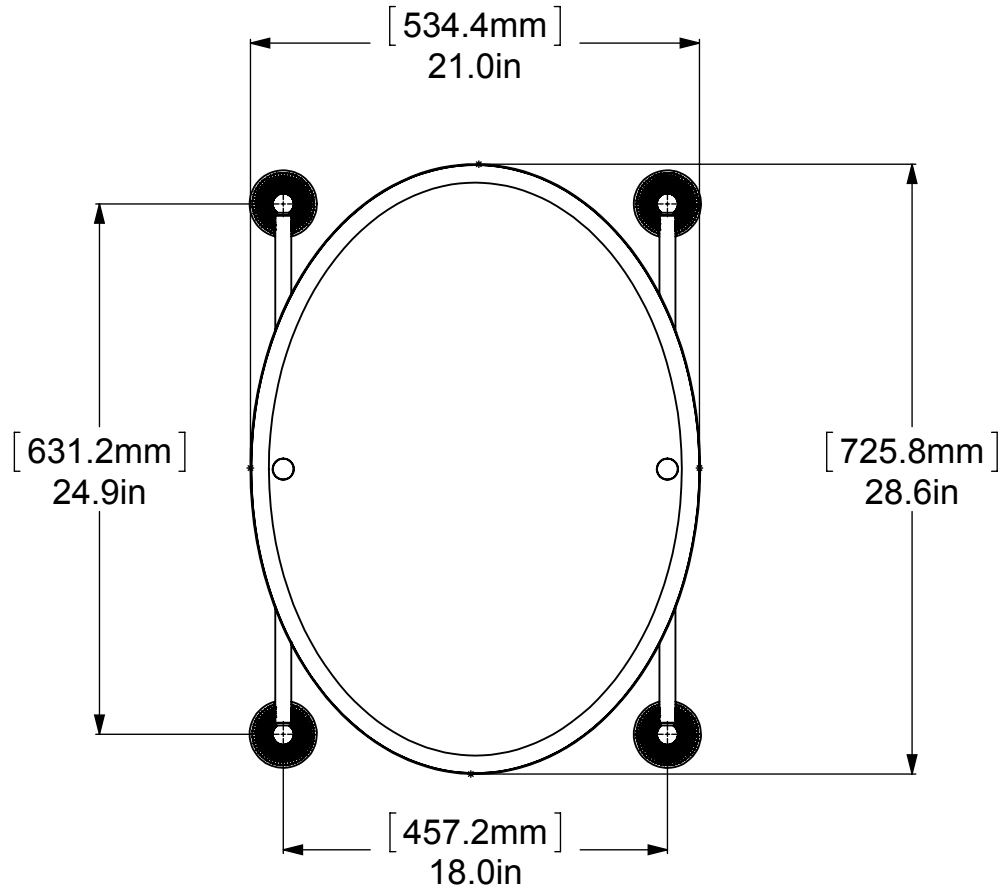

ITEM NO.	P/N	Description	QTY.
1	BPMC	BACKPLATE	4
2	NKSL-58	SUPPORT	4
3	NKSL-1.25	NECK	4
4	BL2T-1	HUB	4
5	CRRD-34	CHECK RING	4
6	MROV-91	MIRROR	1
7	TU34-24	TUBE	2
8	CARD-1	LOCK	2

UNLESS OTHERWISE STATED	
.X	±.3mm
.XX	±.15mm
.XXX	±.008mm

COPYRIGHT © Allied Brass 2016

THIRD ANGLE PROJECTION

DRAWN	4/3/2017	I.M	MATERIAL:	BRASS		FINISH	TBD	
CHECKED	4/3/2017	P.D	DESCRIPTION:	Monte Carlo Collection Oval Frameless Rail Mounted Mirror		QUANTITY	TBD	
APPROVED	4/3/2017	R.A				DRAWING No.		REV
						MC-27-91		0
						SCALE	1:9	SHEET: 01 A4