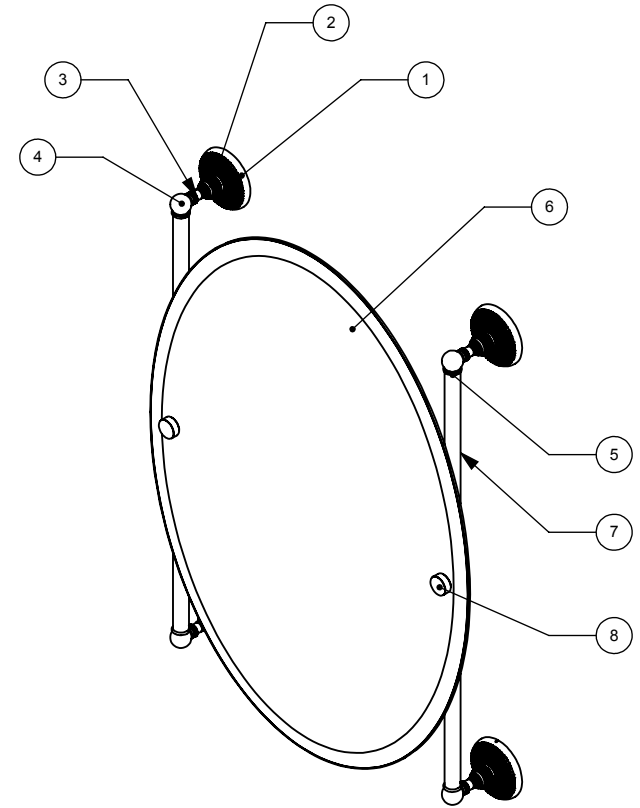

ITEM NO.	P/N	Description	QTY.
1	BPMC	BACKPLATE	4
2	NKSL-58	SUPPORT	4
3	NKSL-1.25	NECK	4
4	BL2T-1	HUB	4
5	CRRD-34	CHECK RING	4
6	MROV-91	MIRROR	1
7	TU34-24	TUBE	2
8	CARD-1	LOCK	2

UNLESS OTHERWISE STATED	
.X	±.3mm
.XX	±.15mm
.XXX	±.008mm

COPYRIGHT © Allied Brass 2016

THIRD ANGLE PROJECTION

DRAWN	4/3/2017	I.M	MATERIAL:	BRASS		FINISH	TBD	
CHECKED	4/3/2017	P.D	DESCRIPTION:	Monte Carlo Collection Oval Frameless Rail Mounted Mirror		QUANTITY	TBD	
APPROVED	4/3/2017	R.A				DRAWING No.		REV
						MC-27-91		0
						SCALE	1:9	SHEET: 01 A4