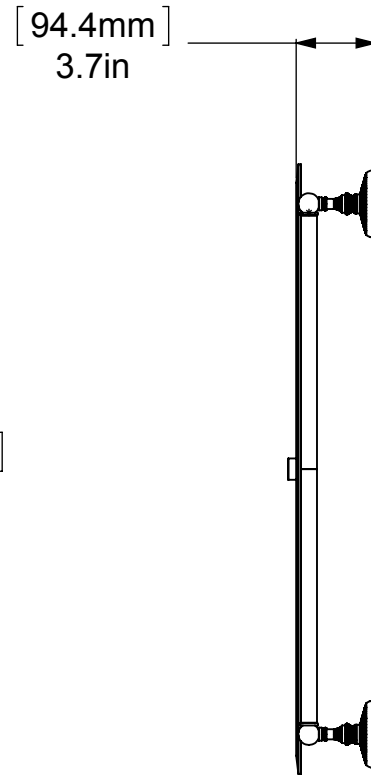

ITEM NO.	P/N	Description	QTY.
1	BPMC	BACKPLATE	4
2	NKSL-58	SUPPORT	4
3	NKSL-1.25	NECK	4
4	BL2T-1	HUB	4
5	CRRD-34	CHECK RING	4
6	MROV-91	MIRROR	1
7	TU34-24	TUBE	2
8	CARD-1	LOCK	2

UNLESS OTHERWISE STATED	
.X	±.3mm
.XX	±.15mm
.XXX	±.008mm

COPYRIGHT © Allied Brass 2016

THIRD ANGLE PROJECTION

DRAWN	4/3/2017	I.M	MATERIAL:	BRASS		FINISH	TBD	
CHECKED	4/3/2017	P.D	DESCRIPTION:	Monte Carlo Collection Oval Frameless Rail Mounted Mirror		QUANTITY	TBD	
APPROVED	4/3/2017	R.A				DRAWING No.		REV
						MC-27-91		0
						SCALE	1:9	SHEET: 01 A4