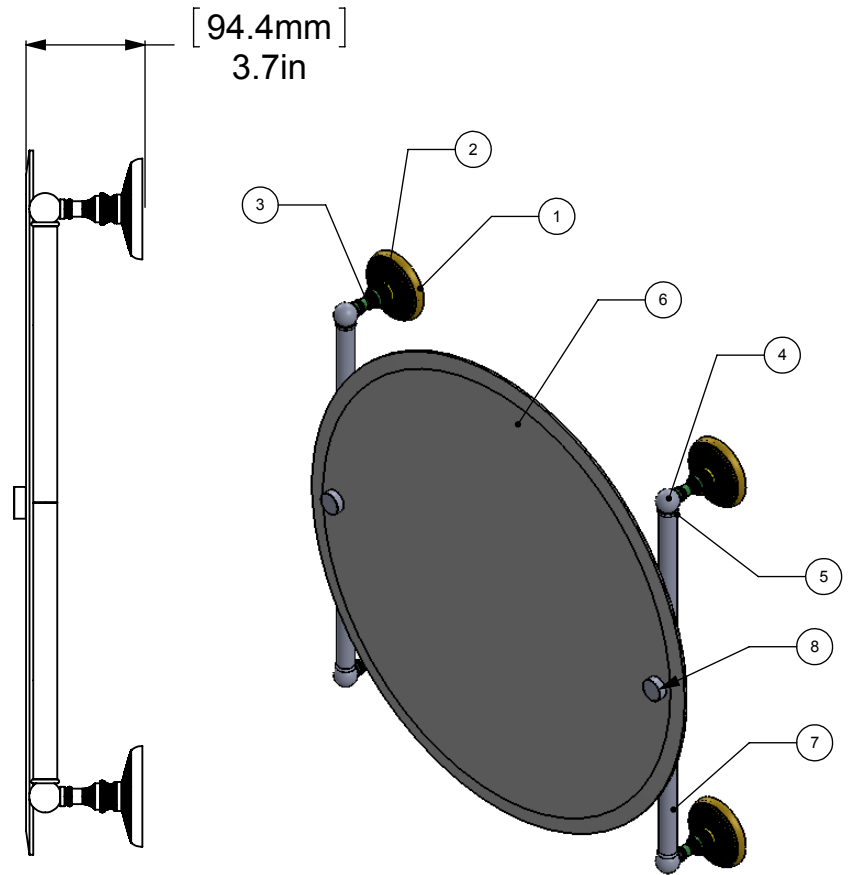

ITEM NO.	P/N	Description	QTY.
1	BPMC	BACKPLATE	4
2	NKSL-58	SUPPORT	4
3	NKSL-1.25	NECK	4
4	BL2T-1	HUB	4
5	CRRD-34	CHECK RING	4
6	MRRD-90	MIRROR	1
7	TU34-17	TUBE	2
8	CARD-1	LOCK	2

UNLESS OTHERWISE STATED

~~SolidWorks Student Edition.~~
For Academic Use Only.
 .XX ±.15mm
 .XXX ±.008mm

COPYRIGHT © Allied Brass 2016

THIRD ANGLE PROJECTION

DRAWN	4/2/2017	I.M
CHECKED	4/2/2017	P.D
APPROVED	4/2/2017	R.A

MATERIAL:	BRASS		FINISH	TBD
DESCRIPTION:	Monte Carlo Collection Round Frameless Rail Mounted Mirror		QUANTITY	TBD
			DRAWING No.	REV
			MC-27-90	0
SCALE	1:6	SHEET: 01	A4	