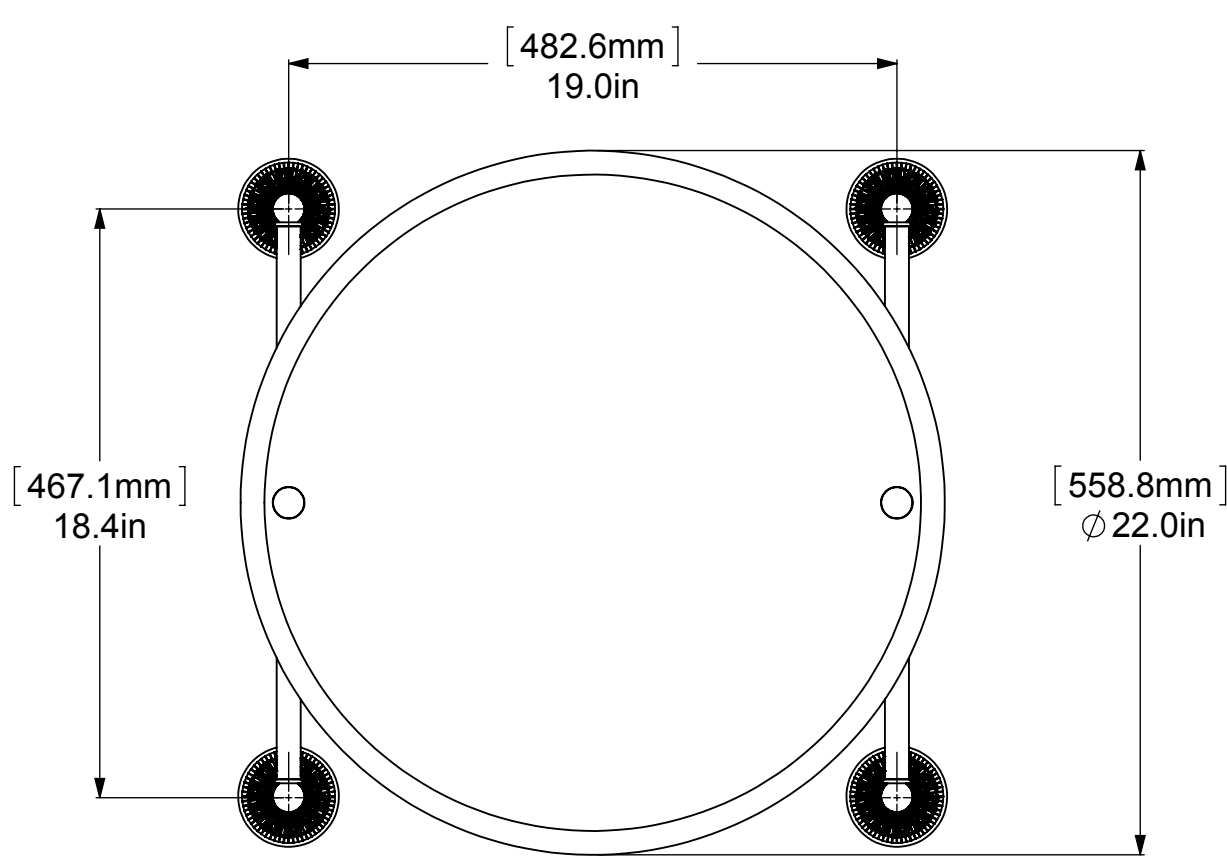

ITEM NO.	P/N	Description	QTY.
1	BPMC	BACKPLATE	4
2	NKSL-58	SUPPORT	4
3	NKSL-1.25	NECK	4
4	BL2T-1	HUB	4
5	CRRD-34	CHECK RING	4
6	MRRD-90	MIRROR	1
7	TU34-17	TUBE	2
8	CARD-1	LOCK	2

UNLESS OTHERWISE STATED

~~SolidWorks Student Edition.~~
For Academic Use Only.
 .XX ±.15mm
 .XXX ±.008mm

COPYRIGHT © Allied Brass 2016

THIRD ANGLE PROJECTION

DRAWN	4/2/2017	I.M
CHECKED	4/2/2017	P.D
APPROVED	4/2/2017	R.A

MATERIAL:	BRASS		FINISH	TBD
DESCRIPTION:	Monte Carlo Collection Round Frameless Rail Mounted Mirror		QUANTITY	TBD
			DRAWING No.	REV
			MC-27-90	0
SCALE	1:6	SHEET: 01	A4	