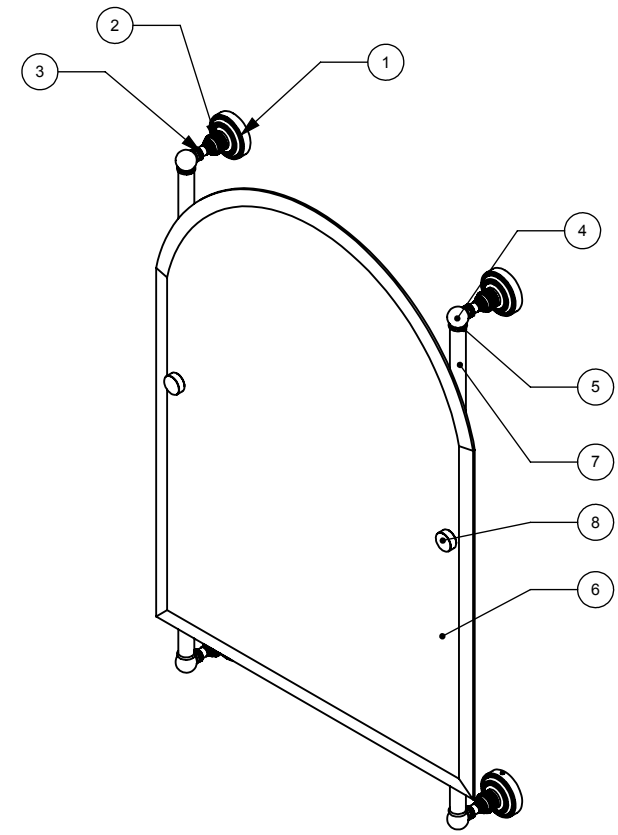

| ITEM NO. | P/N | Description | QTY. |
|----------|-----------|-------------|------|
| 1 | BPDT | BACKPLATE | 4 |
| 2 | NKSL-58 | SUPPORT | 4 |
| 3 | NKSL-1.25 | NECK | 4 |
| 4 | BL2T-1 | HUB | 4 |
| 5 | CRRD-34 | CHECK RING | 4 |
| 6 | MRAT-94 | MIRROR | 1 |
| 7 | TU34-28 | TUBE | 2 |
| 8 | CARD-1 | LOCK | 2 |

UNLESS OTHERWISE STATED

| | |
|------|---------|
| .X | ±.3mm |
| .XX | ±.15mm |
| .XXX | ±.008mm |

COPYRIGHT © Allied Brass 2017

| | | |
|----------|----------|-----|
| DRAWN | 4/9/2017 | I.M |
| CHECKED | 4/9/2017 | P.D |
| APPROVED | 4/9/2017 | R.A |

| | |
|--------------|--|
| MATERIAL: | BRASS |
| DESCRIPTION: | Dottingham Collection Arched Top Frameless Rail Mounted Mirror |

| | |
|-------------|----------|
| FINISH | TBD |
| QUANTITY | TBD |
| DRAWING No. | DT-27-94 |
| SCALE | 1:9 |
| SHEET: 01 | A4 |