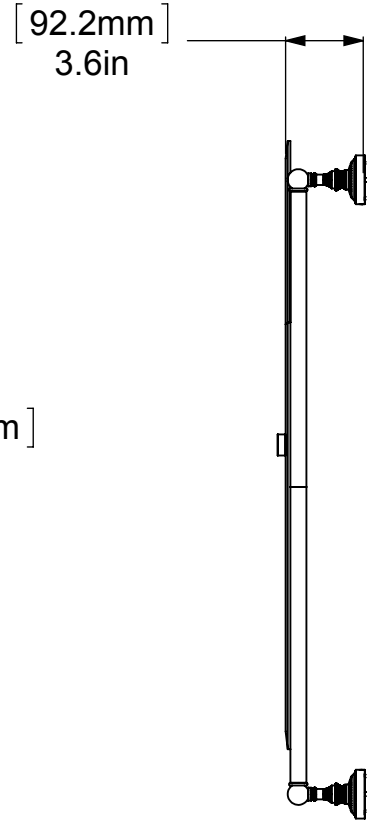

| ITEM NO. | P/N | Description | QTY. |
|----------|-----------|-------------|------|
| 1 | BPDT | BACKPLATE | 4 |
| 2 | NKSL-58 | SUPPORT | 4 |
| 3 | NKSL-1.25 | NECK | 4 |
| 4 | BL2T-1 | HUB | 4 |
| 5 | CRRD-34 | CHECK RING | 4 |
| 6 | MRAT-94 | MIRROR | 1 |
| 7 | TU34-28 | TUBE | 2 |
| 8 | CARD-1 | LOCK | 2 |

UNLESS OTHERWISE STATED

| | |
|------|---------|
| .X | ±.3mm |
| .XX | ±.15mm |
| .XXX | ±.008mm |

COPYRIGHT © Allied Brass 2017

| | | |
|----------|----------|-----|
| DRAWN | 4/9/2017 | I.M |
| CHECKED | 4/9/2017 | P.D |
| APPROVED | 4/9/2017 | R.A |

| | |
|--------------|--|
| MATERIAL: | BRASS |
| DESCRIPTION: | Dottingham Collection Arched Top Frameless Rail Mounted Mirror |

| | |
|-------------|----------|
| FINISH | TBD |
| QUANTITY | TBD |
| DRAWING No. | DT-27-94 |
| SCALE | 1:9 |
| SHEET: 01 | A4 |