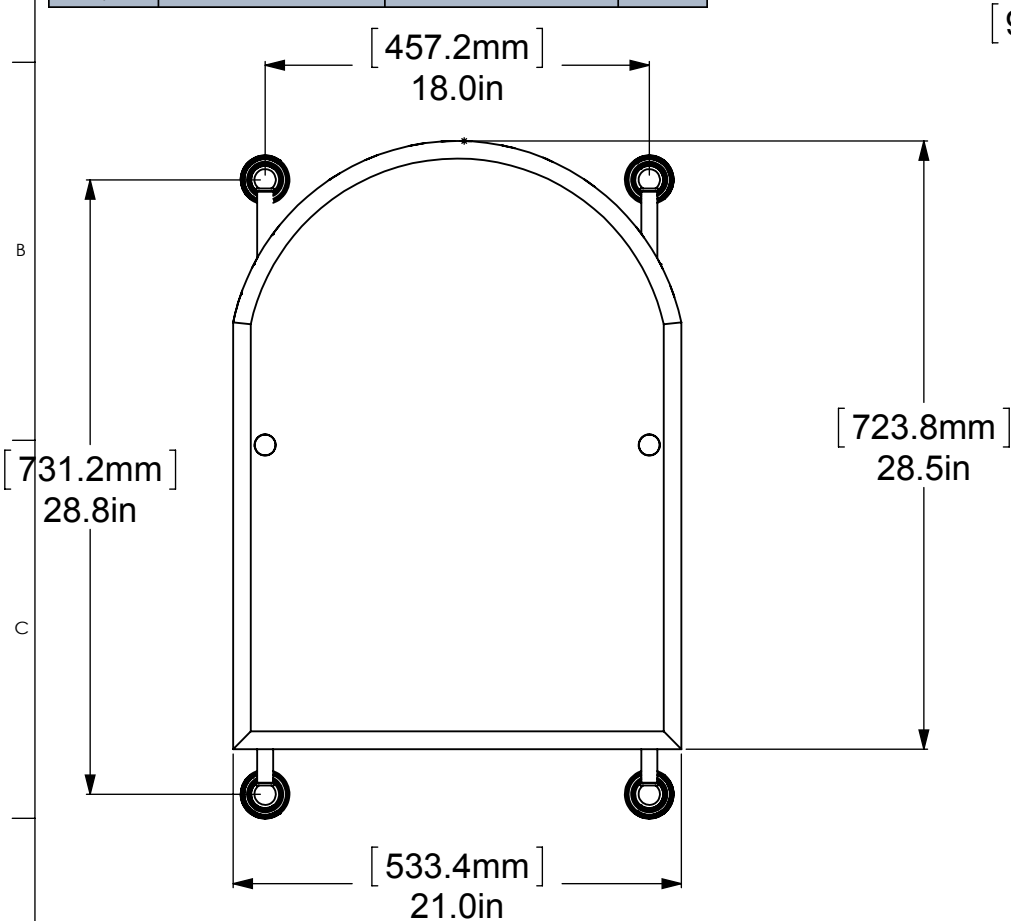

| ITEM NO. | P/N | Description | QTY. |
|----------|-----------|-------------|------|
| 1 | BPDT | BACKPLATE | 4 |
| 2 | NKSL-58 | SUPPORT | 4 |
| 3 | NKSL-1.25 | NECK | 4 |
| 4 | BL2T-1 | HUB | 4 |
| 5 | CRRD-34 | CHECK RING | 4 |
| 6 | MRAT-94 | MIRROR | 1 |
| 7 | TU34-28 | TUBE | 2 |
| 8 | CARD-1 | LOCK | 2 |

UNLESS OTHERWISE STATED

| | |
|------|---------|
| .X | ±.3mm |
| .XX | ±.15mm |
| .XXX | ±.008mm |

COPYRIGHT © Allied Brass 2017

| | | |
|----------|----------|-----|
| DRAWN | 4/9/2017 | I.M |
| CHECKED | 4/9/2017 | P.D |
| APPROVED | 4/9/2017 | R.A |

| | |
|--------------|--|
| MATERIAL: | BRASS |
| DESCRIPTION: | Dottingham Collection Arched Top Frameless Rail Mounted Mirror |

| | |
|-------------|----------|
| FINISH | TBD |
| QUANTITY | TBD |
| DRAWING No. | DT-27-94 |
| SCALE | 1:9 |
| SHEET: 01 | A4 |