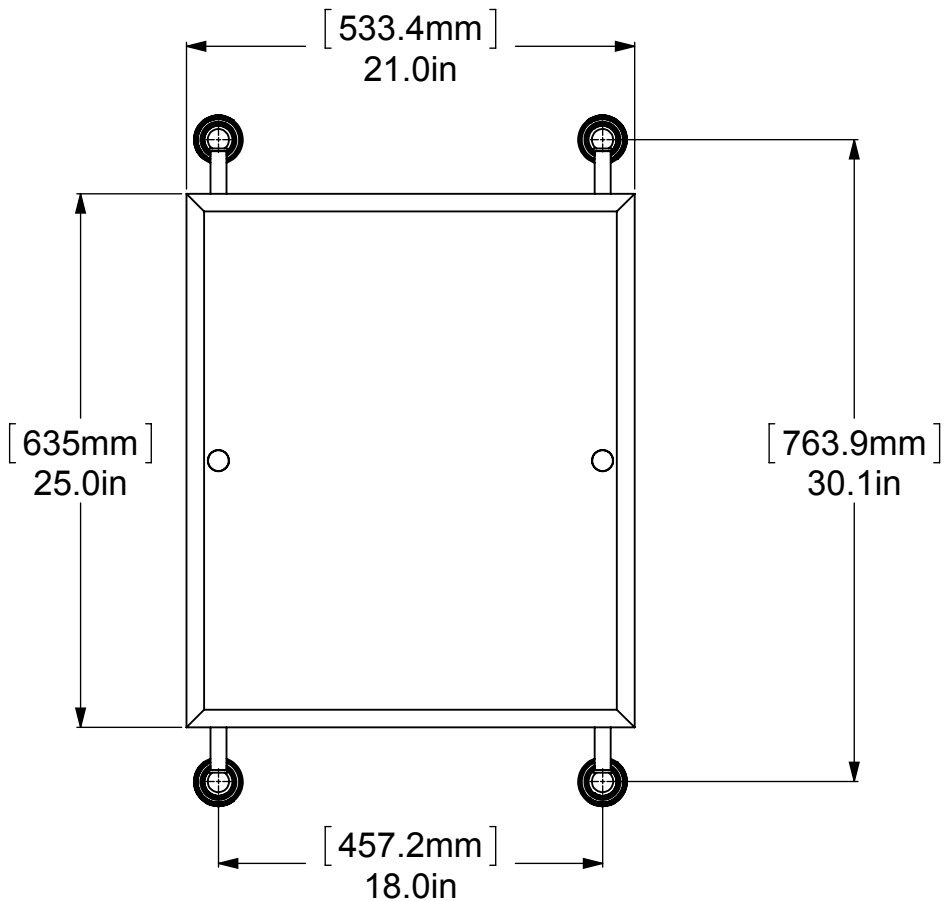

ITEM NO.	P/N	Description	QTY.
1	BPDT	BACKPLATE	4
2	NKSL-58	SUPPORT	4
3	NKSL-1.25	NECK	4
4	BL2T-1	HUB	4
5	CRRD-34	CHECK RING	4
6	MRRT-92	MIRROR	1
7	TU34-29	TUBE	2
8	CARD-1	LOCK	2

UNLESS OTHERWISE STATED	
.X	±.3mm
.XX	±.15mm
.XXX	±.008mm

COPYRIGHT © Allied Brass 2017

DRAWN	4/4/2017	I.M	MATERIAL:	BRASS	FINISH	TBD
CHECKED	4/4/2017	P.D	DESCRIPTION:	 Dottingham Collection Rectangular Frameless Rail Mounted Mirror	QUANTITY	TBD
APPROVED	4/4/2017	R.A	SCALE		1:9	SHEET: 01
				DRAWING No.		REV
				DT-27-92		0