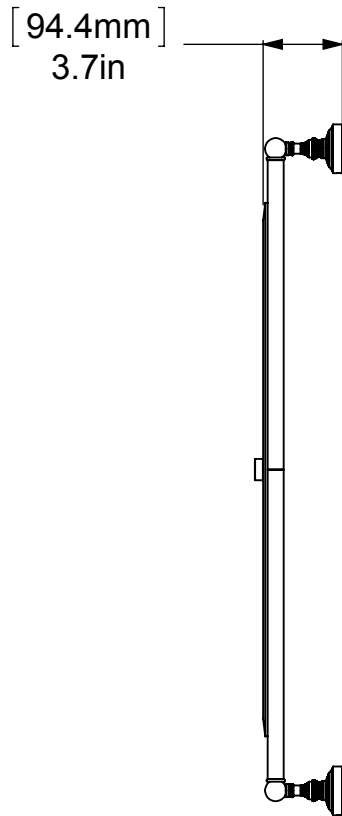

ITEM NO.	P/N	Description	QTY.
1	BPDT	BACKPLATE	4
2	NKSL-58	SUPPORT	4
3	NKSL-1.25	NECK	4
4	BL2T-1	HUB	4
5	CRRD-34	CHECK RING	4
6	MRRT-92	MIRROR	1
7	TU34-29	TUBE	2
8	CARD-1	LOCK	2

UNLESS OTHERWISE STATED	
.X	±.3mm
.XX	±.15mm
.XXX	±.008mm

COPYRIGHT © Allied Brass 2017

DRAWN	4/4/2017	I.M	MATERIAL:	BRASS	FINISH	TBD
CHECKED	4/4/2017	P.D	DESCRIPTION:	 Dottingham Collection Rectangular Frameless Rail Mounted Mirror	QUANTITY	TBD
APPROVED	4/4/2017	R.A	SCALE		1:9	SHEET: 01
				DRAWING No.		REV
				DT-27-92		0