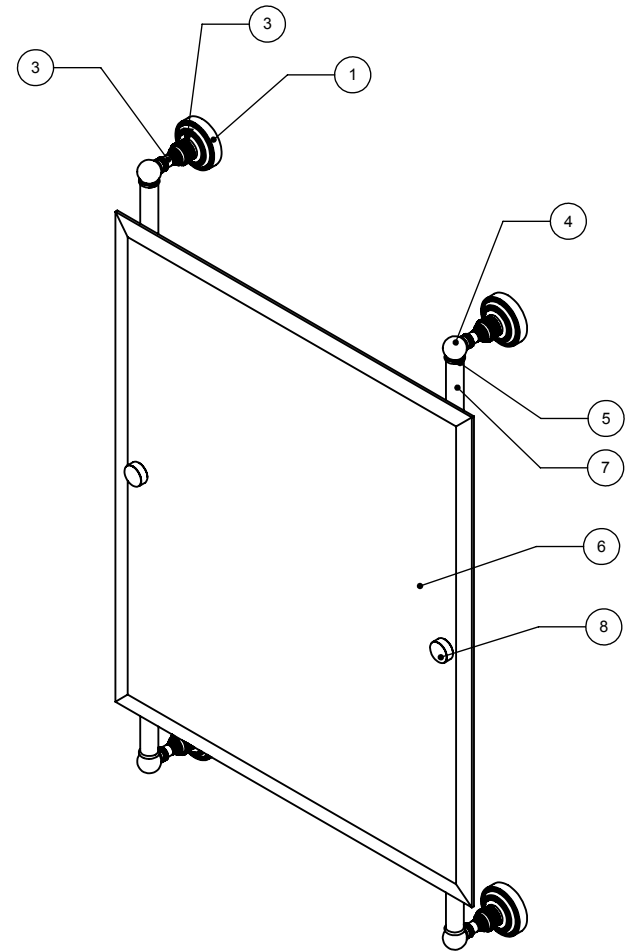

ITEM NO.	P/N	Description	QTY.
1	BPDT	BACKPLATE	4
2	NKSL-58	SUPPORT	4
3	NKSL-1.25	NECK	4
4	BL2T-1	HUB	4
5	CRRD-34	CHECK RING	4
6	MRRT-92	MIRROR	1
7	TU34-29	TUBE	2
8	CARD-1	LOCK	2

UNLESS OTHERWISE STATED	
.X	±.3mm
.XX	±.15mm
.XXX	±.008mm

COPYRIGHT © Allied Brass 2017

DRAWN	4/4/2017	I.M	MATERIAL:	BRASS	FINISH	TBD
CHECKED	4/4/2017	P.D	DESCRIPTION:	 Dottingham Collection Rectangular Frameless Rail Mounted Mirror	QUANTITY	TBD
APPROVED	4/4/2017	R.A	SCALE		1:9	SHEET: 01
				DRAWING No.		REV
				DT-27-92		0