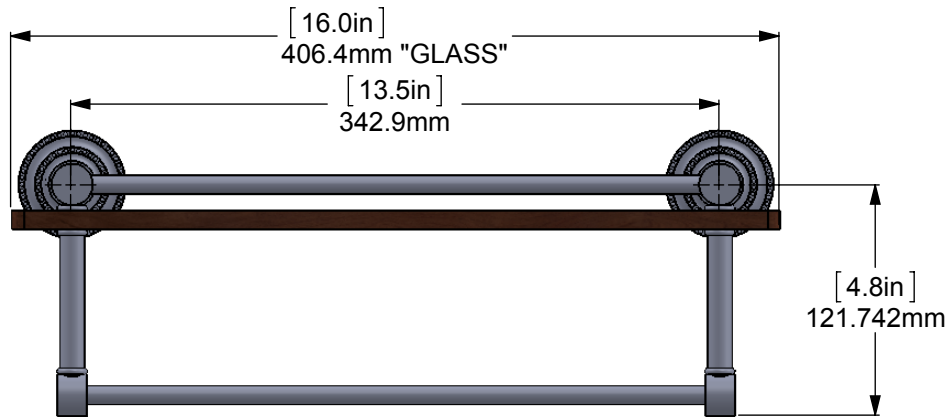

ITEM NO.	PART NUMBER	DESCRIPTION	QTY.
1	BPDT	Back Plate	2
2	IRWRT-16	GLASS	1
3	CRRD-12	Connector	10
4	TU12-1.8	Tube-12, L=1.8	2
5	MR-TILT-FITT	HUB-CON	2
6	TU12-2	Tube-12, L=2	2
7	HBT TT-78	Hub	4
8	TU12-3	Tube-12, L=3	2
9	TU38-13.5	TUBE -38,L=13.5	2

UNLESS OTHERWISE STATED

.X	±.3mm
.XX	±.15mm
.XXX	±.008mm

COPYRIGHT © Allied Brass 2016

THIRD ANGLE PROJECTION

DRAWN	3/25/2017	I.M	MATERIAL:	BRASS	FINISH	TBD	
CHECKED	3/25/2017	P.D	DESCRIPTION:	Dottingham Collection IPE Ironwood Shelf with Gallery Rail and Towel Bar	QUANTITY	TBD	
APPROVED	3/25/2017	R.A			DRAWING No.	REV	
					DT-1TB-16-IRW		0
			SCALE	1:4	SHEET: 01	A4	