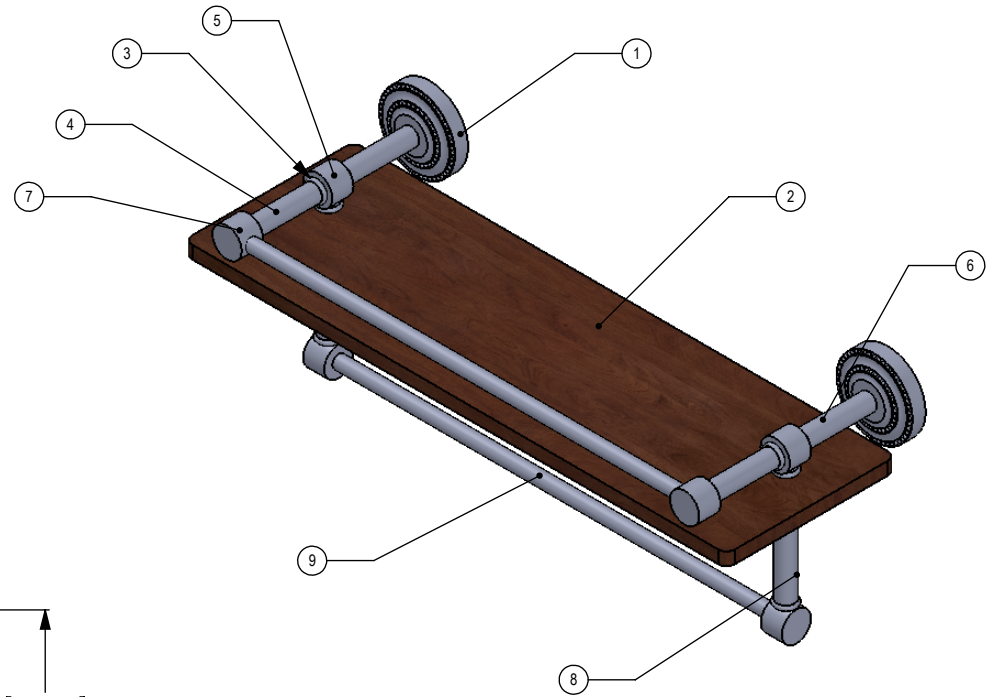

ITEM NO.	PART NUMBER	DESCRIPTION	QTY.
1	BPDT	Back Plate	2
2	IRWRT-16	GLASS	1
3	CRRD-12	Connector	10
4	TU12-1.8	Tube-12, L=1.8	2
5	MR-TILT-FITT	HUB-CON	2
6	TU12-2	Tube-12, L=2	2
7	HBT TT-78	Hub	4
8	TU12-3	Tube-12, L=3	2
9	TU38-13.5	TUBE -38,L=13.5	2

UNLESS OTHERWISE STATED

.X	±.3mm
.XX	±.15mm
.XXX	±.008mm

COPYRIGHT © Allied Brass 2016

THIRD ANGLE PROJECTION

DRAWN	3/25/2017	I.M	MATERIAL:	BRASS	FINISH	TBD	
CHECKED	3/25/2017	P.D	DESCRIPTION:	Dottingham Collection IPE Ironwood Shelf with Gallery Rail and Towel Bar	QUANTITY	TBD	
APPROVED	3/25/2017	R.A			DRAWING No.	REV	
					DT-1TB-16-IRW		0
			SCALE	1:4	SHEET: 01	A4	