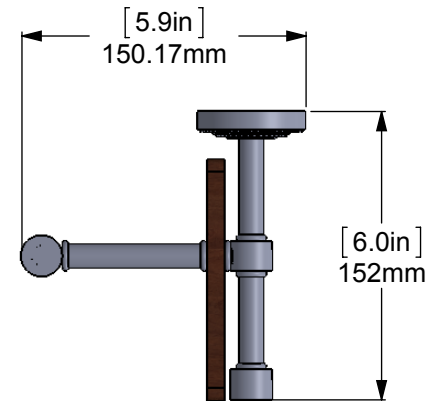

ITEM NO.	PART NUMBER	DESCRIPTION	QTY.
1	BPDT	Back Plate	2
2	IRWRT-16	GLASS	1
3	CRRD-12	Connector	10
4	TU12-1.8	Tube-12, L=1.8	2
5	MR-TILT-FITT	HUB-CON	2
6	TU12-2	Tube-12, L=2	2
7	HBT TT-78	Hub	4
8	TU12-3	Tube-12, L=3	2
9	TU38-13.5	TUBE -38,L=13.5	2

UNLESS OTHERWISE STATED

.X	±.3mm
.XX	±.15mm
.XXX	±.008mm

COPYRIGHT © Allied Brass 2016

THIRD ANGLE PROJECTION

DRAWN	3/25/2017	I.M	MATERIAL:	BRASS	FINISH	TBD	
CHECKED	3/25/2017	P.D	DESCRIPTION:	Dottingham Collection IPE Ironwood Shelf with Gallery Rail and Towel Bar	QUANTITY	TBD	
APPROVED	3/25/2017	R.A			DRAWING No.	REV	
					DT-1TB-16-IRW		0
			SCALE	1:4	SHEET: 01	A4	