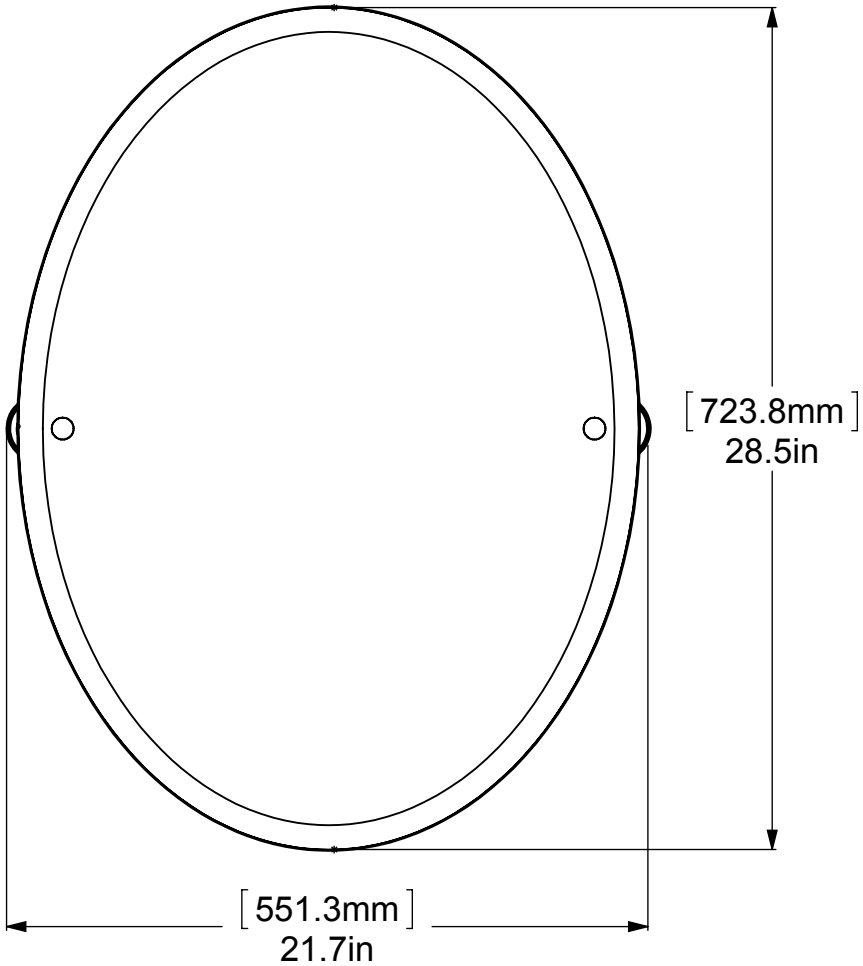

1	BPDT	BACKPLATE	2
2	NKSL-58	SUPPORT	2
3	BL2T-1	BALL SUPPORT	2
4	HBTT-78	TILT	2
5	BLDT1T-34	BALL	2
6	MROV-91	MIRROR	1

UNLESS OTHERWISE STATED	
.X	±.3mm
.XX	±.15mm
.XXX	±.008mm

COPYRIGHT © Allied Brass 2016

DRAWN	2/17/2016	I.M	MATERIAL:	BRASS	FINISH	TBD	
CHECKED	2/17/2016	P.D	DESCRIPTION:	MIRROR	QUANTITY	TBD	
APPROVED	2/17/2016	R.A			DRAWING No.	REV	
					DT-91		
					SCALE	1:6.5	SHEET: 01