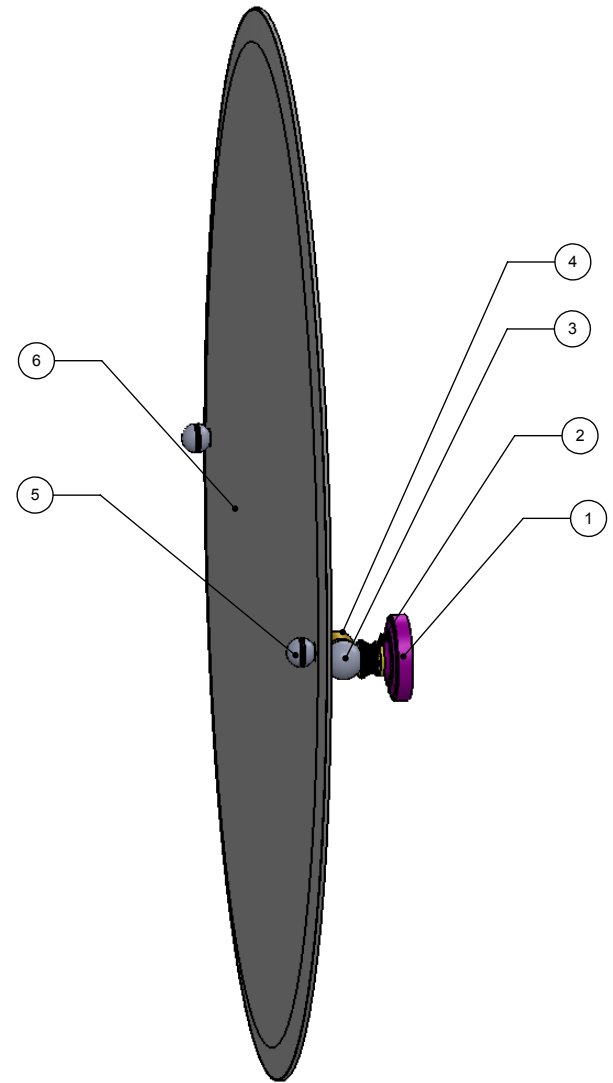

1	BPDT	BACKPLATE	2
2	NKSL-58	SUPPORT	2
3	BL2T-1	BALL SUPPORT	2
4	HBTT-78	TILT	2
5	BLDT1T-34	BALL	2
6	MROV-91	MIRROR	1

UNLESS OTHERWISE STATED	
.X	±.3mm
.XX	±.15mm
.XXX	±.008mm

COPYRIGHT © Allied Brass 2016

DRAWN	2/17/2016	I.M	MATERIAL:	BRASS	FINISH	TBD	
CHECKED	2/17/2016	P.D	DESCRIPTION:	MIRROR	QUANTITY	TBD	
APPROVED	2/17/2016	R.A			DRAWING No.	REV	
					DT-91		
					SCALE	1:6.5	SHEET: 01