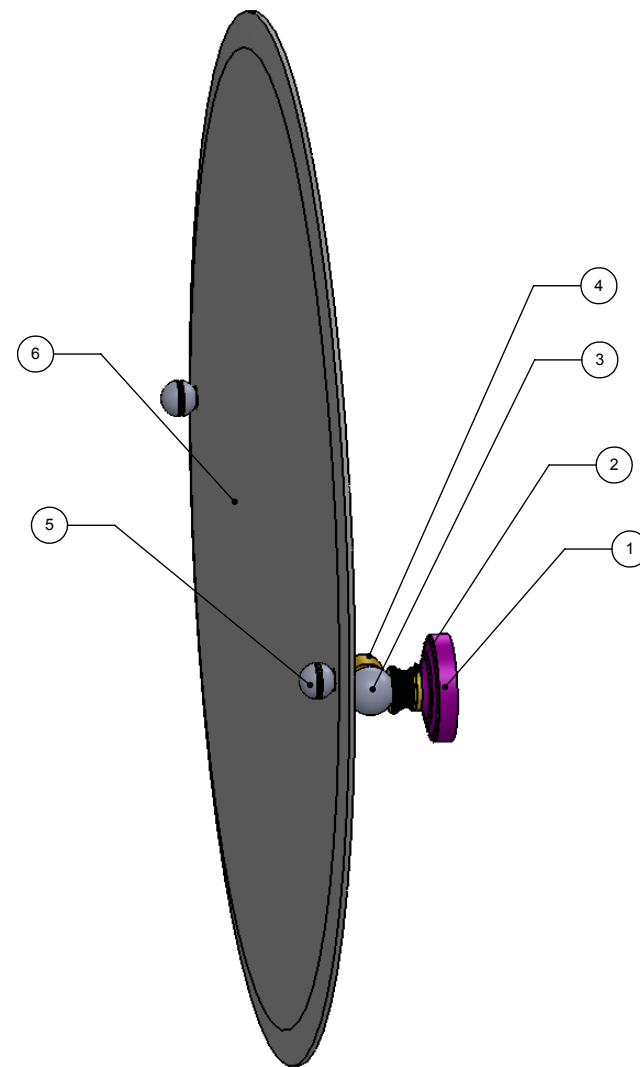

1	BPDT	BACKPLATE	2
2	NKSL-58	SUPPORT	2
3	BL2T-1	BALL SUPPORT	2
4	HBTT-78	TILT	2
5	BLDT1T-34	BALL	2
6	MRRD-90	MIRROR	1

UNLESS OTHERWISE STATED

.X	±.3mm
.XX	±.15mm
.XXX	±.008mm

COPYRIGHT © Allied Brass 2016

THIRD ANGLE PROJECTION

DRAWN	2/17/2016	I.M
CHECKED	2/17/2016	P.D
APPROVED	2/17/2016	R.A

MATERIAL:	BRASS
DESCRIPTION:	MIRROR

FINISH	TBD
QUANTITY	TBD
DRAWING No.	REV
DT-90	0
SCALE	1:5.5
SHEET: 01	A4