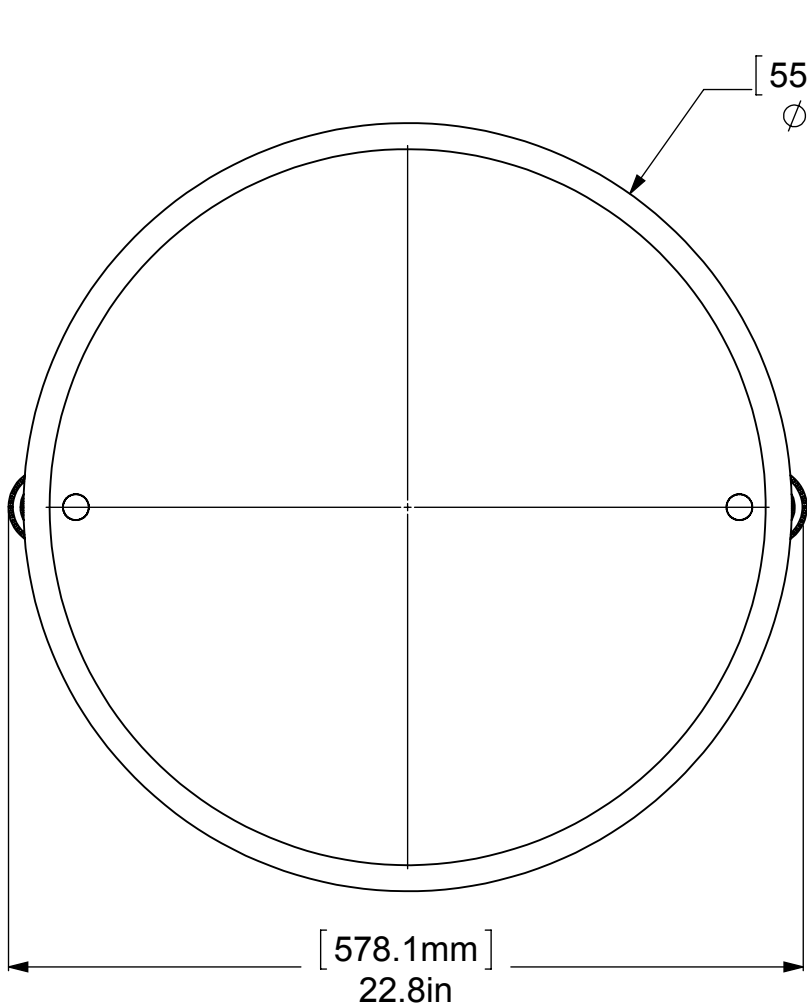

1	BPDT	BACKPLATE	2
2	NKSL-58	SUPPORT	2
3	BL2T-1	BALL SUPPORT	2
4	HBTT-78	TILT	2
5	BLDT1T-34	BALL	2
6	MRRD-90	MIRROR	1

UNLESS OTHERWISE STATED

.X	±.3mm
.XX	±.15mm
.XXX	±.008mm

COPYRIGHT © Allied Brass 2016

THIRD ANGLE PROJECTION

DRAWN	2/17/2016	I.M
CHECKED	2/17/2016	P.D
APPROVED	2/17/2016	R.A

MATERIAL:	BRASS
DESCRIPTION:	MIRROR

FINISH	TBD
QUANTITY	TBD
DRAWING No.	REV
DT-90	0
SCALE	1:5.5
SHEET: 01	A4