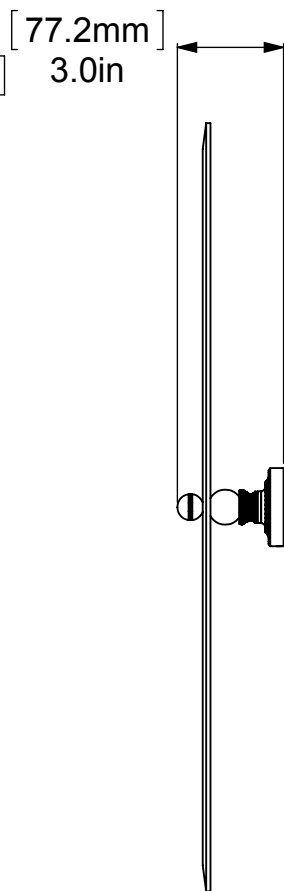

1	BPDT	BACKPLATE	2
2	NKSL-58	SUPPORT	2
3	BL2T-1	BALL SUPPORT	2
4	HBTT-78	TILT	2
5	BLDT1T-34	BALL	2
6	MRRD-90	MIRROR	1

UNLESS OTHERWISE STATED

.X	±.3mm
.XX	±.15mm
.XXX	±.008mm

COPYRIGHT © Allied Brass 2016

THIRD ANGLE PROJECTION

DRAWN	2/17/2016	I.M
CHECKED	2/17/2016	P.D
APPROVED	2/17/2016	R.A

MATERIAL:	BRASS
DESCRIPTION:	MIRROR

FINISH	TBD
QUANTITY	TBD
DRAWING No.	REV
DT-90	0
SCALE	1:5.5
SHEET: 01	A4