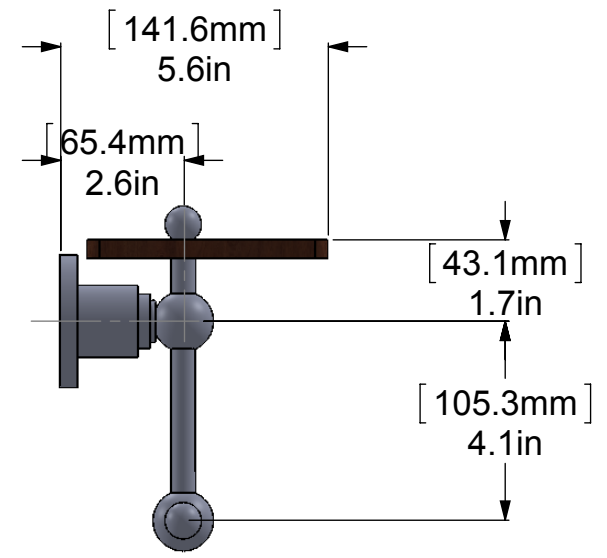

ITEM NO.	PART NUMBER	DESCRIPTION	QTY.
1	BPRD	Base	2
2	WASP	NECK	2
3	IRWRT-22	WOOD SHELF	1
4	TU12-.75"	SUPPORT TUBE	4
5	CRRD-34	RING	2
6	BL3T-1	LOWER BALL	4
7	BL1T-34	End Ball	4
8	TU12-3"	LONG TUBE	2
9	TU12-19.5"	END TUBE	1

UNLESS OTHERWISE STATED

.X	±.3mm
.XX	±.15mm
.XXX	±.008mm

COPYRIGHT © Allied Brass 2016

DRAWN	10/6/2016	I.M
CHECKED	10/6/2016	P.D
APPROVED	10/6/2016	R.A

MATERIAL: BRASS
 DESCRIPTION: WOOD SHELF W/
 TOWEL BAR

FINISH	TBD
QUANTITY	TBD
DRAWING No.	REV
AP-1-22TB-IRW	0
SCALE	1:4
SHEET: 01	A4