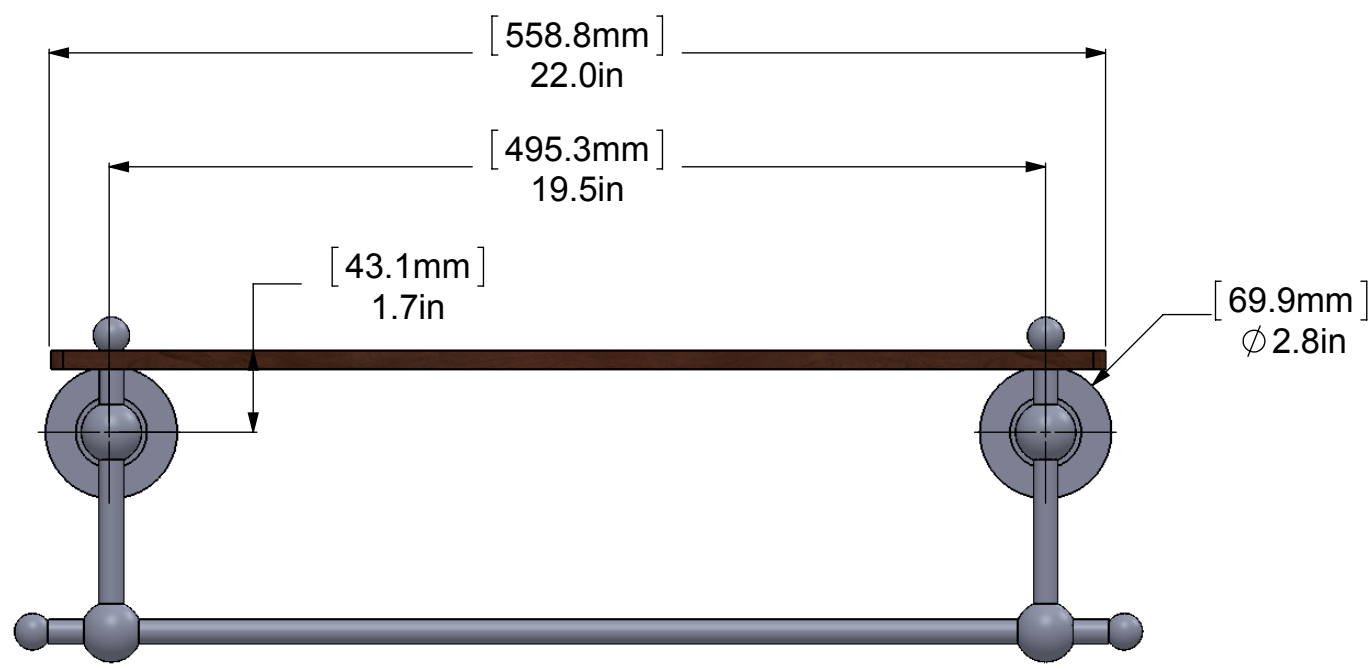

ITEM NO.	PART NUMBER	DESCRIPTION	QTY.
1	BPRD	Base	2
2	WASP	NECK	2
3	IRWRT-22	WOOD SHELF	1
4	TU12-.75"	SUPPORT TUBE	4
5	CRRD-34	RING	2
6	BL3T-1	LOWER BALL	4
7	BL1T-34	End Ball	4
8	TU12-3"	LONG TUBE	2
9	TU12-19.5"	END TUBE	1

UNLESS OTHERWISE STATED

.X	±.3mm
.XX	±.15mm
.XXX	±.008mm

COPYRIGHT © Allied Brass 2016

DRAWN	10/6/2016	I.M
CHECKED	10/6/2016	P.D
APPROVED	10/6/2016	R.A

MATERIAL: BRASS
 DESCRIPTION: WOOD SHELF W/
 TOWEL BAR

FINISH	TBD
QUANTITY	TBD
DRAWING No.	REV
AP-1-22TB-IRW	0
SCALE	1:4
SHEET: 01	A4