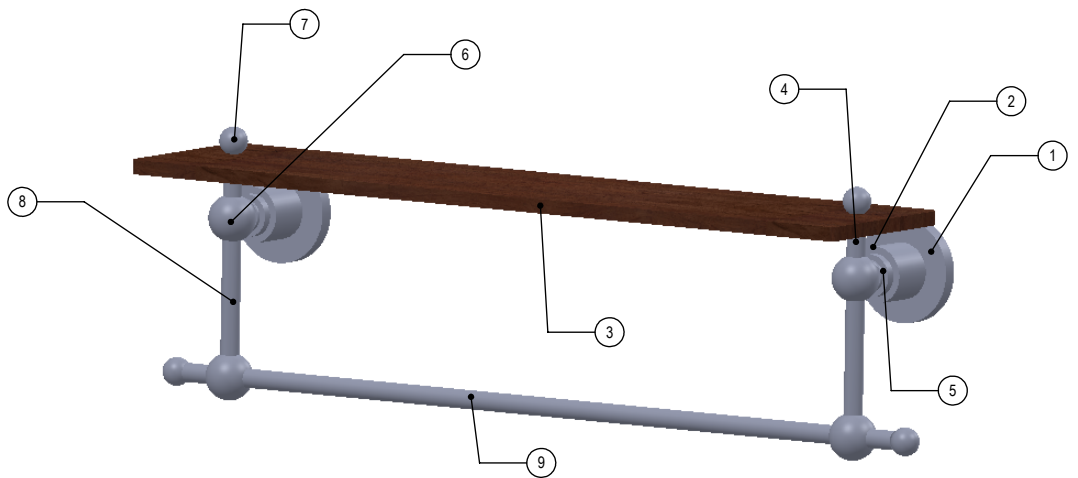

ITEM NO.	PART NUMBER	DESCRIPTION	QTY.
1	BPRD	Base	2
2	WASP	NECK	2
3	IRWRT-22	WOOD SHELF	1
4	TU12-.75"	SUPPORT TUBE	4
5	CRRD-34	RING	2
6	BL3T-1	LOWER BALL	4
7	BL1T-34	End Ball	4
8	TU12-3"	LONG TUBE	2
9	TU12-19.5"	END TUBE	1

UNLESS OTHERWISE STATED

.X	±.3mm
.XX	±.15mm
.XXX	±.008mm

COPYRIGHT © Allied Brass 2016

DRAWN	10/6/2016	I.M
CHECKED	10/6/2016	P.D
APPROVED	10/6/2016	R.A

MATERIAL: BRASS
 DESCRIPTION: WOOD SHELF W/
 TOWEL BAR

FINISH	TBD
QUANTITY	TBD
DRAWING No.	REV
AP-1-22TB-IRW	0
SCALE	1:4
SHEET: 01	A4