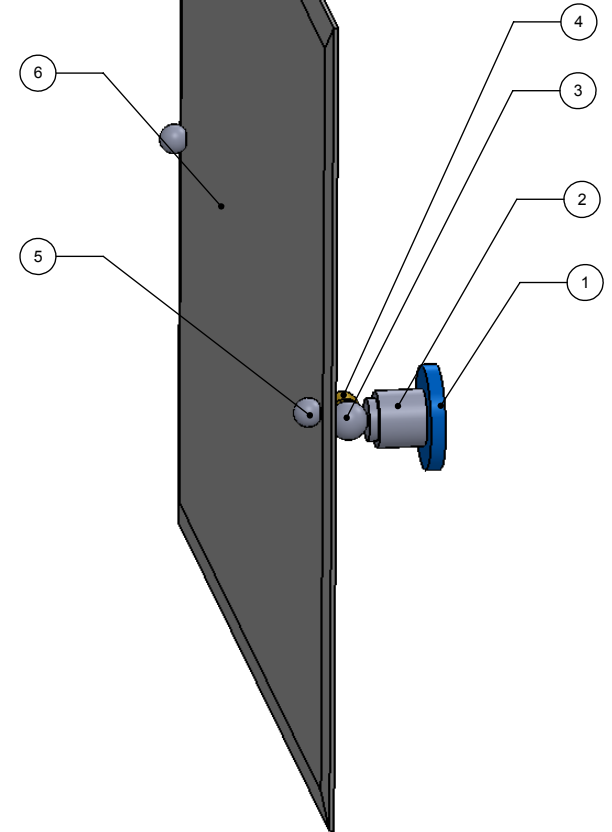

1	BPRD	BACKPLATE	2
2	WASP	SUPPORT	2
3	BL2T-1	BALL SUPPORT	2
4	HBTT-78	TILT	2
5	BL1T-34	BALL	2
6	MRRT-93	MIRROR	1

UNLESS OTHERWISE STATED

.X	±.3mm
.XX	±.15mm
.XXX	±.008mm

COPYRIGHT © Allied Brass 2016

THIRD ANGLE PROJECTION

DRAWN	2/13/2016	I.M
CHECKED	2/13/2016	P.D
APPROVED	2/13/2016	R.A

MATERIAL:	BRASS
DESCRIPTION:	MIRROR

FINISH	TBD
QUANTITY	TBD
DRAWING No.	AP-93
REV	0
SCALE	1:6.5
SHEET: 01	A4