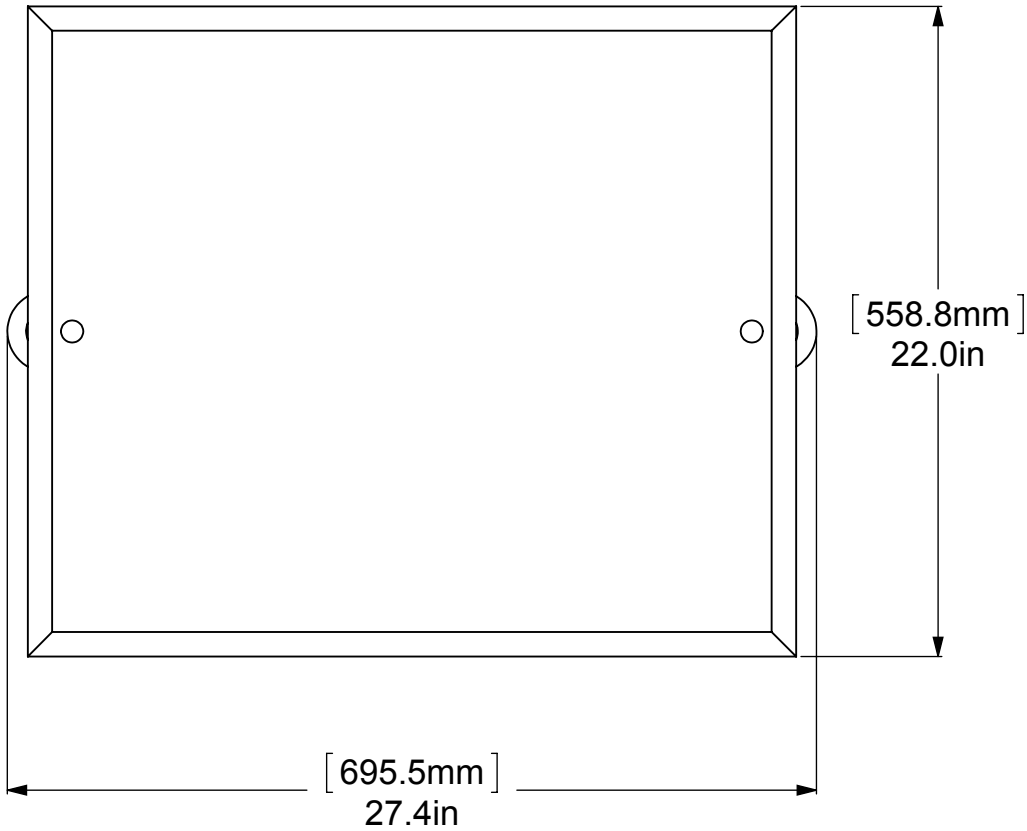

1	BPRD	BACKPLATE	2
2	WASP	SUPPORT	2
3	BL2T-1	BALL SUPPORT	2
4	HBTT-78	TILT	2
5	BL1T-34	BALL	2
6	MRRT-93	MIRROR	1

UNLESS OTHERWISE STATED

.X	±.3mm
.XX	±.15mm
.XXX	±.008mm

COPYRIGHT © Allied Brass 2016

THIRD ANGLE PROJECTION

DRAWN	2/13/2016	I.M
CHECKED	2/13/2016	P.D
APPROVED	2/13/2016	R.A

MATERIAL:	BRASS
DESCRIPTION:	MIRROR

FINISH	TBD
QUANTITY	TBD
DRAWING No.	AP-93
REV	0
SCALE	1:6.5
SHEET: 01	A4