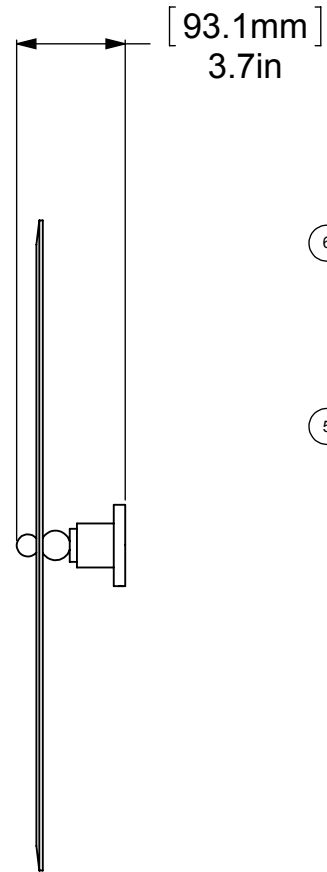

1	BPRD	BACKPLATE	2
2	WASP	SUPPORT	2
3	BL2T-1	BALL SUPPORT	2
4	HBTT-78	TILT	2
5	BL1T-34	BALL	2
6	MRRT-93	MIRROR	1

UNLESS OTHERWISE STATED

.X	±.3mm
.XX	±.15mm
.XXX	±.008mm

COPYRIGHT © Allied Brass 2016

THIRD ANGLE PROJECTION

DRAWN	2/13/2016	I.M
CHECKED	2/13/2016	P.D
APPROVED	2/13/2016	R.A

MATERIAL:	BRASS
DESCRIPTION:	MIRROR

FINISH	TBD
QUANTITY	TBD
DRAWING No.	AP-93
REV	0
SCALE	1:6.5
SHEET: 01	A4