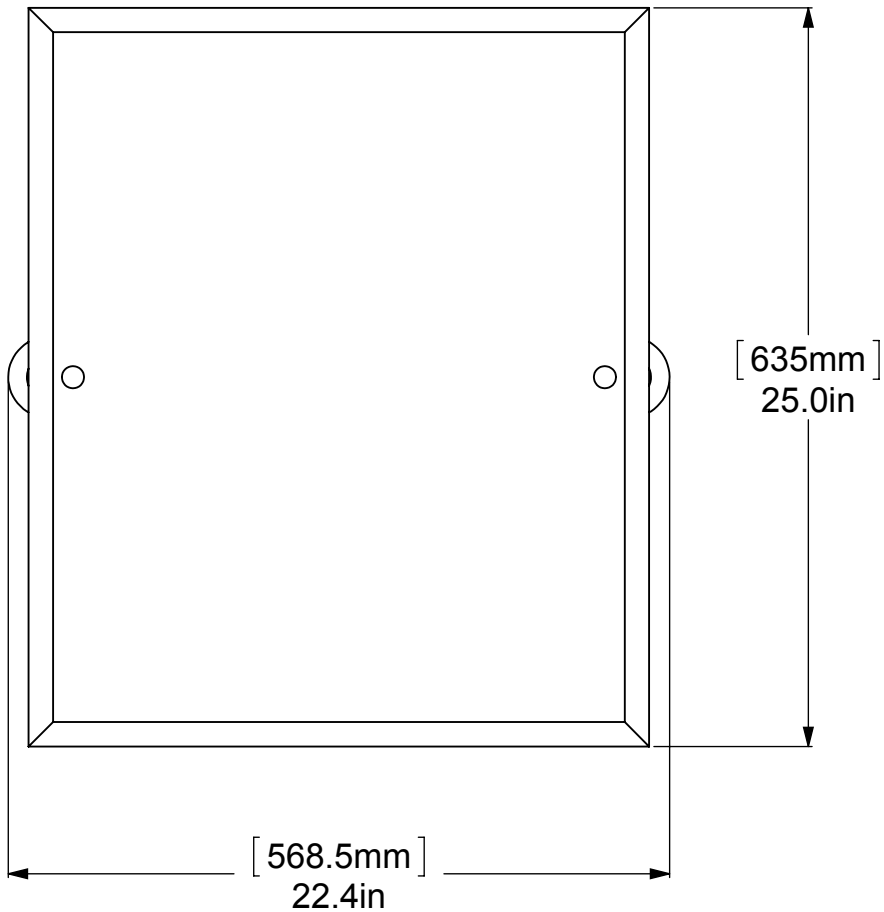

1	BPRD	BACKPLATE	2
2	WASP	SUPPORT	2
3	BL2T-1	BALL SUPPORT	2
4	HBTT-78	TILT	2
5	BL1T-34	BALL	2
6	MRRT-92	MIRROR	1

UNLESS OTHERWISE STATED	
.X	±.3mm
.XX	±.15mm
.XXX	±.008mm

COPYRIGHT © Allied Brass 2016

DRAWN	2/13/2016	I.M	MATERIAL:	BRASS		FINISH	TBD
CHECKED	2/13/2016	P.D	DESCRIPTION:	MIRROR		QUANTITY	TBD
APPROVED	2/13/2016	R.A	DRAWING No.			AP-92	REV
SCALE		1:6.5	SHEET: 01		A4		