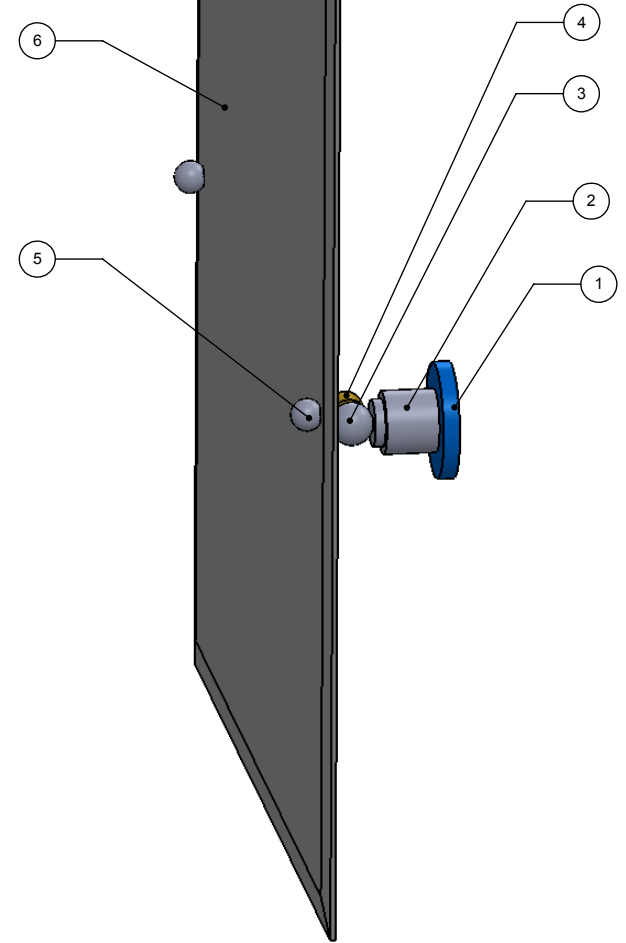

1	BPRD	BACKPLATE	2
2	WASP	SUPPORT	2
3	BL2T-1	BALL SUPPORT	2
4	HBTT-78	TILT	2
5	BL1T-34	BALL	2
6	MRRT-92	MIRROR	1

UNLESS OTHERWISE STATED	
.X	±.3mm
.XX	±.15mm
.XXX	±.008mm

COPYRIGHT © Allied Brass 2016

DRAWN	2/13/2016	I.M	MATERIAL:	BRASS		FINISH	TBD
CHECKED	2/13/2016	P.D	DESCRIPTION:	MIRROR		QUANTITY	TBD
APPROVED	2/13/2016	R.A	DRAWING No.			AP-92	REV
SCALE		1:6.5	SHEET: 01		A4		