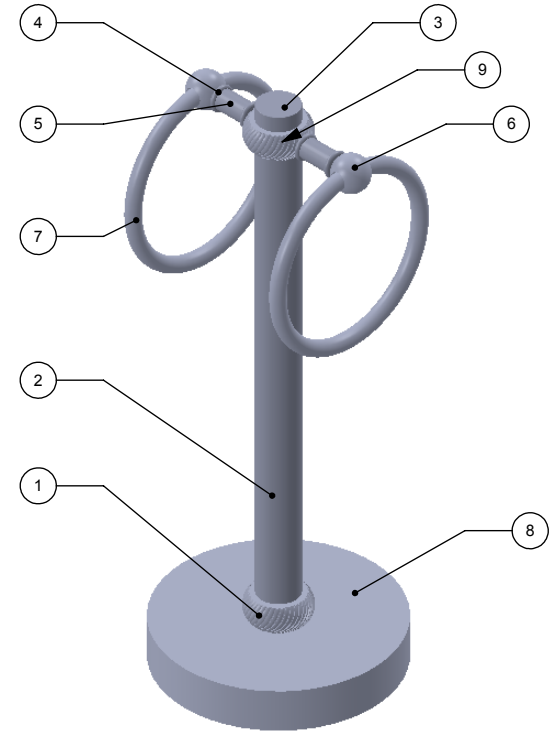

ITEM NO.	PART NUMBER	DESCRIPTION	QTY.
1	RGTW	HUB	1
2	TU12-2	TUBE UPRIGHT	1
3	Card-1	END LOCK	1
4	CRRD-12	Connector	4
5	TU12-0.75	TUBE SUPPORT	2
6	BLTSR-1	SPHERE HUB	2
7	TRMT-4	RING	2
8	BSRD-5.5	BASE	1
9	RGTWL	HUB TOP	1

UNLESS OTHERWISE STATED

.X	±.3mm
.XX	±.15mm
.XXX	±.008mm

COPYRIGHT © Allied Brass 2017

THIRD ANGLE PROJECTION

DRAWN	7/7/2017	I.M
CHECKED	7/7/2017	P.D
APPROVED	7/7/2017	R.A

MATERIAL: BRASS

DESCRIPTION:

TOWEL HOLDER

FINISH: TBD

QUANTITY: TBD

DRAWING No.

953T

REV

0

SCALE: 1:3 SHEET: 01 A4