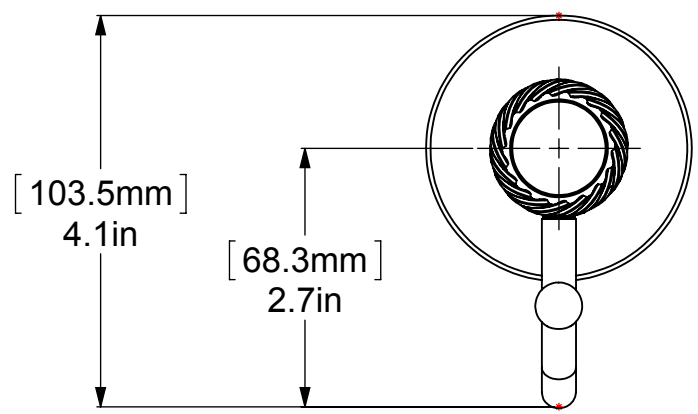

ITEM NO.	PART NUMBER	DESCRIPTION	QTY.
1	CRRD-1	CHECK RING	1
2	TU1-1	TUBE	1
3	RGTW	HUB	1
4	CARD-1	CAP	1
5	HKHK	CURVED PIPE	1
6	BPRD	BASE	1
7	BLIT-12	END ALL	1

UNLESS OTHERWISE STATED

.X	±.3mm
.XX	±.15mm
.XXX	±.008mm

COPYRIGHT © Allied Brass 2017

DRAWN	4/19/2017	I.M
CHECKED	4/19/2017	P.D
APPROVED	4/19/2017	R.A

MATERIAL:	BRASS
DESCRIPTION:	Mercury Collection Robe Hook

FINISH	TBD
QUANTITY	TBD
DRAWING No.	920T
REV	0
SCALE	1:2
SHEET: 01	A4