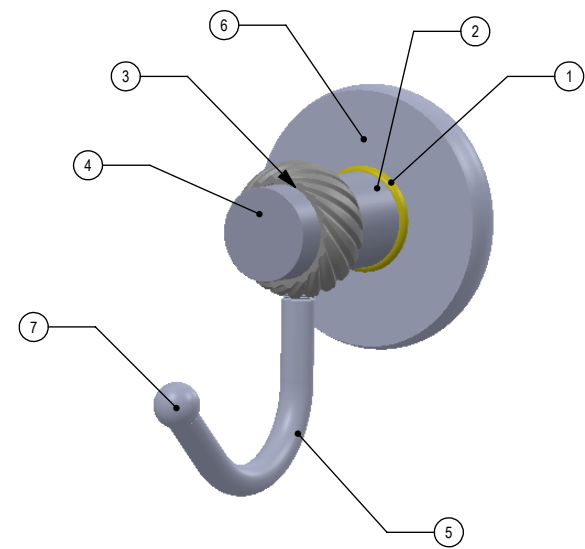

ITEM NO.	PART NUMBER	DESCRIPTION	QTY.
1	CRRD-1	CHECK RING	1
2	TU1-1	TUBE	1
3	RGTW	HUB	1
4	CARD-1	CAP	1
5	HKHK	CURVED PIPE	1
6	BPRD	BASE	1
7	BLIT-12	END ALL	1

UNLESS OTHERWISE STATED

.X	±.3mm
.XX	±.15mm
.XXX	±.008mm

COPYRIGHT © Allied Brass 2017

DRAWN	4/19/2017	I.M
CHECKED	4/19/2017	P.D
APPROVED	4/19/2017	R.A

MATERIAL:	BRASS
DESCRIPTION:	Mercury Collection Robe Hook

FINISH	TBD
QUANTITY	TBD
DRAWING No.	920T
REV	0
SCALE	1:2
SHEET: 01	A4