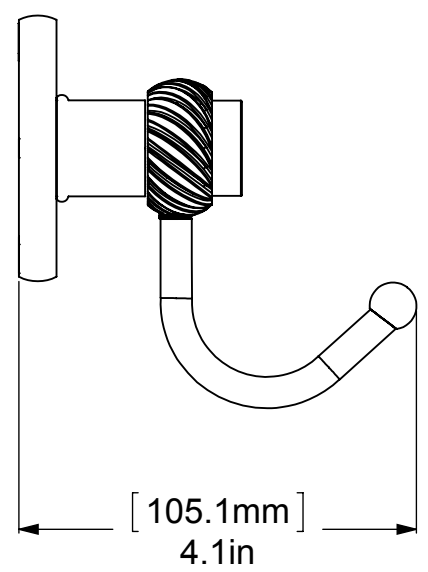

ITEM NO.	PART NUMBER	DESCRIPTION	QTY.
1	CRRD-1	CHECK RING	1
2	TU1-1	TUBE	1
3	RGTW	HUB	1
4	CARD-1	CAP	1
5	HKHK	CURVED PIPE	1
6	BPRD	BASE	1
7	BLIT-12	END ALL	1

UNLESS OTHERWISE STATED

.X	±.3mm
.XX	±.15mm
.XXX	±.008mm

COPYRIGHT © Allied Brass 2017

DRAWN	4/19/2017	I.M
CHECKED	4/19/2017	P.D
APPROVED	4/19/2017	R.A

MATERIAL:	BRASS
DESCRIPTION:	Mercury Collection Robe Hook

FINISH	TBD
QUANTITY	TBD
DRAWING No.	920T
REV	0
SCALE	1:2
SHEET: 01	A4