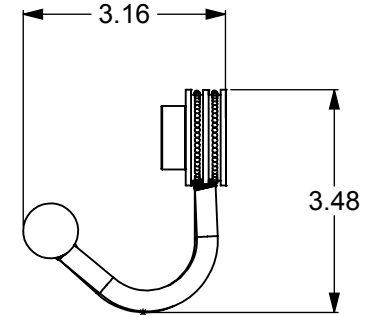

ITEM NO.	P/N	DESCRIPTION	QTY.
1	RGDT	CONNECTOR	2
2	CARD-1	END LOCK	2
3	HKHK	PIPE	2
4	HBBTT-78	HUB	2
5	TU38-18,24,30,36	BAR	1

NOTES:
1. UNIT IS IN INCHES

UNLESS OTHERWISE STATED

.X	±.3mm
.XX	±.15mm
.XXX	±.008mm

COPYRIGHT © Allied Brass 2016

THIRD ANGLE PROJECTION

DRAWN	1-29-2016	I.M
CHECKED	1-29-2016	P.D
APPROVED	1-29-2016	R.A

MATERIAL:	BRASS		FINISH	TBD
DESCRIPTION:	TOWEL BAR		QUANTITY	TBD
			DRAWING No.	
			421D	
			SCALE	1:3
			SHEET: 01	A4