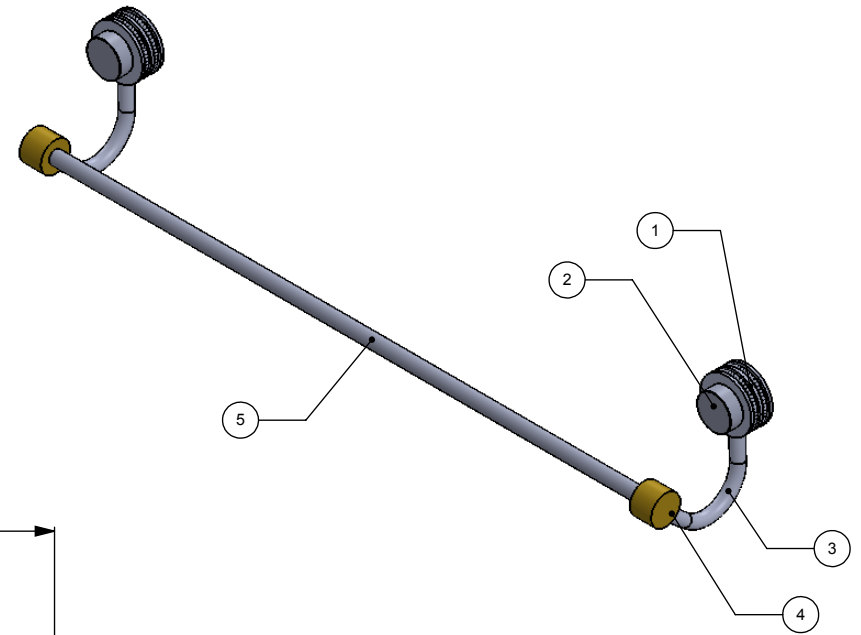

ITEM NO.	P/N	DESCRIPTION	QTY.
1	RGDT	CONNECTOR	2
2	CARD-1	END LOCK	2
3	HKHK	PIPE	2
4	HBBTT-78	HUB	2
5	TU38-18,24,30,36	BAR	1

NOTES:
1. UNIT IS IN INCHES

UNLESS OTHERWISE STATED

.X	±.3mm
.XX	±.15mm
.XXX	±.008mm

COPYRIGHT © Allied Brass 2016

THIRD ANGLE PROJECTION

DRAWN	1-29-2016	I.M
CHECKED	1-29-2016	P.D
APPROVED	1-29-2016	R.A

MATERIAL:	BRASS		FINISH	TBD
DESCRIPTION:	TOWEL BAR		QUANTITY	TBD
			DRAWING No.	
			421D	
			SCALE	1:3
			SHEET: 01	A4