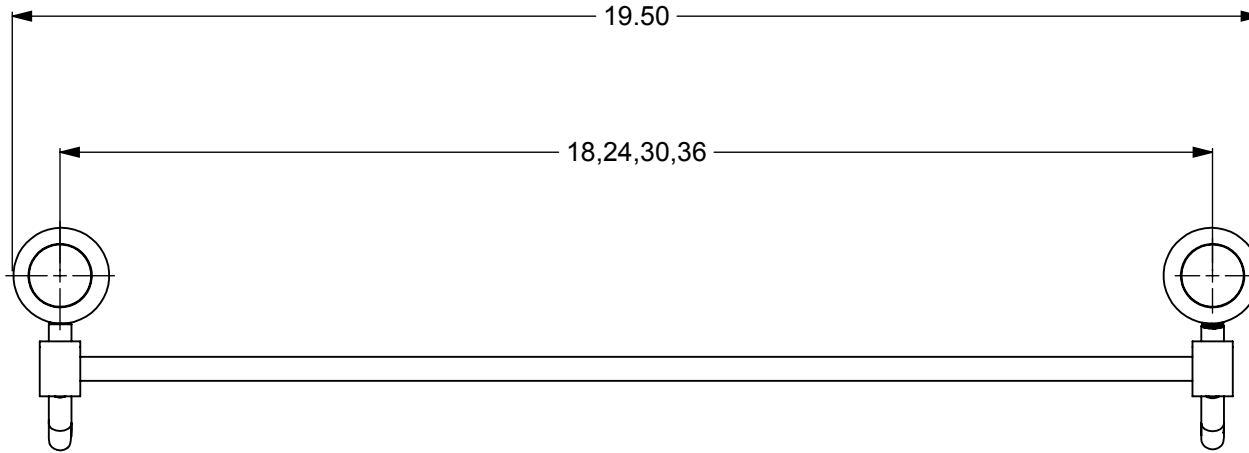

ITEM NO.	P/N	DESCRIPTION	QTY.
1	RGDT	CONNECTOR	2
2	CARD-1	END LOCK	2
3	HKHK	PIPE	2
4	HBBTT-78	HUB	2
5	TU38-18,24,30,36	BAR	1

NOTES:
1. UNIT IS IN INCHES

UNLESS OTHERWISE STATED

.X	±.3mm
.XX	±.15mm
.XXX	±.008mm

COPYRIGHT © Allied Brass 2016

THIRD ANGLE PROJECTION

DRAWN	1-29-2016	I.M
CHECKED	1-29-2016	P.D
APPROVED	1-29-2016	R.A

MATERIAL:	BRASS		FINISH	TBD
DESCRIPTION:	TOWEL BAR		QUANTITY	TBD
			DRAWING No.	
			421D	
			SCALE	1:3
			SHEET: 01	A4