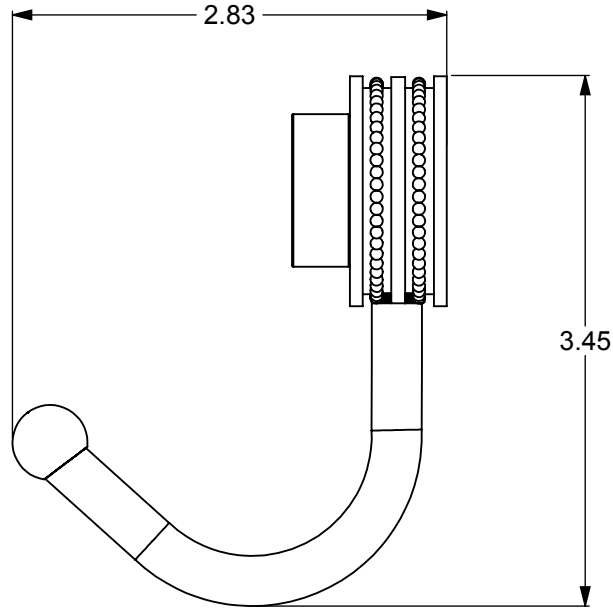

ITEM NO.	P/N	DESCRIPTION	QTY.
1	RGDT	CONNECTOR	1
2	CARD-1	END LOCK	1
3	HKHK	PIPE	1
4	BL1T-12	HUB	1

NOTES:  
1. UNIT IS IN INCHES

UNLESS OTHERWISE STATED

.X	$\pm .3\text{mm}$
.XX	$\pm .15\text{mm}$
.XXX	$\pm .008\text{mm}$

COPYRIGHT © Allied Brass 2016

THIRD ANGLE PROJECTION

DRAWN	1-26-2016	I.M
CHECKED	1-26-2016	P.D
APPROVED	1-26-2016	R.A

MATERIAL:	BRASS	
DESCRIPTION:	ROOB HOOK	

FINISH	TBD
QUANTITY	TBD
DRAWING No.	REV
420D	0
SCALE	1:1.25
SHEET: 01	A4