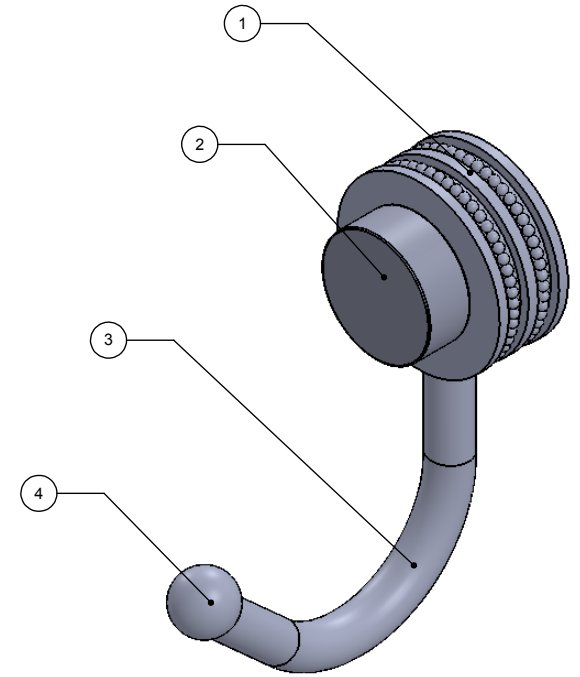

ITEM NO.	P/N	DESCRIPTION	QTY.
1	RGDT	CONNECTOR	1
2	CARD-1	END LOCK	1
3	HKHK	PIPE	1
4	BL1T-12	HUB	1

NOTES:  
1. UNIT IS IN INCHES

UNLESS OTHERWISE STATED

.X	$\pm .3\text{mm}$
.XX	$\pm .15\text{mm}$
.XXX	$\pm .008\text{mm}$

COPYRIGHT © Allied Brass 2016

THIRD ANGLE PROJECTION

DRAWN	1-26-2016	I.M
CHECKED	1-26-2016	P.D
APPROVED	1-26-2016	R.A

MATERIAL:	BRASS	
DESCRIPTION:	ROOB HOOK	

FINISH	TBD
QUANTITY	TBD
DRAWING No.	REV
420D	0
SCALE	1:1.25
SHEET: 01	A4