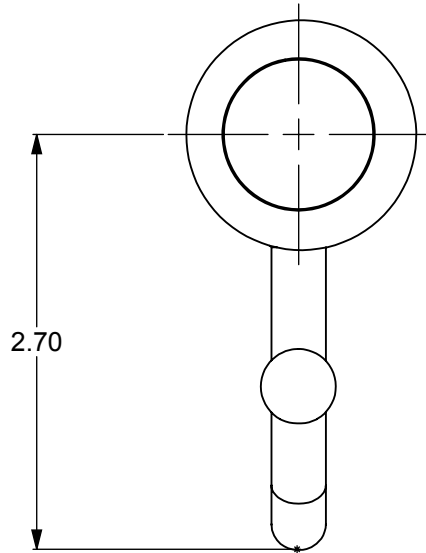

ITEM NO.	P/N	DESCRIPTION	QTY.
1	RGDT	CONNECTOR	1
2	CARD-1	END LOCK	1
3	HKHK	PIPE	1
4	BL1T-12	HUB	1

NOTES:  
1. UNIT IS IN INCHES

UNLESS OTHERWISE STATED

.X	$\pm .3\text{mm}$
.XX	$\pm .15\text{mm}$
.XXX	$\pm .008\text{mm}$

COPYRIGHT © Allied Brass 2016

THIRD ANGLE PROJECTION

DRAWN	1-26-2016	I.M
CHECKED	1-26-2016	P.D
APPROVED	1-26-2016	R.A

MATERIAL:	BRASS	
DESCRIPTION:	ROOB HOOK	

FINISH	TBD
QUANTITY	TBD
DRAWING No.	REV
420D	0
SCALE	1:1.25
SHEET: 01	A4