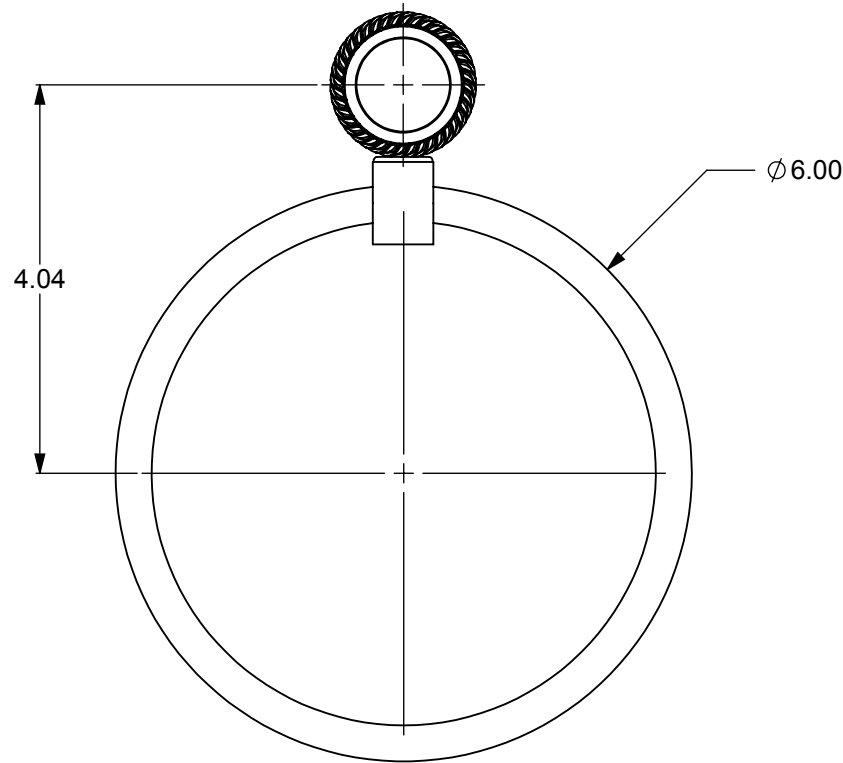

ITEM NO.	P/N	DESCRIPTION	QTY.
1	RGTW	CONNECTOR	1
2	CARD-1	END LOCK	1
3	#2ARM BACK	SUPPORT LOCK	1
4	HBTTT-78	HUB	1
5	TRMT-6	RING	1

NOTES:
1. UNIT IS IN INCHES

UNLESS OTHERWISE STATED

.X	±.3mm
.XX	±.15mm
.XXX	±.008mm

COPYRIGHT © Allied Brass 2016

THIRD ANGLE PROJECTION

DRAWN	1-26-2016	I.M
CHECKED	1-26-2016	P.D
APPROVED	1-26-2016	R.A

MATERIAL:	BRASS
DESCRIPTION:	TOWEL RING

FINISH	TBD
QUANTITY	TBD
DRAWING No.	REV
416T	0
SCALE	1:2
SHEET: 01	A4