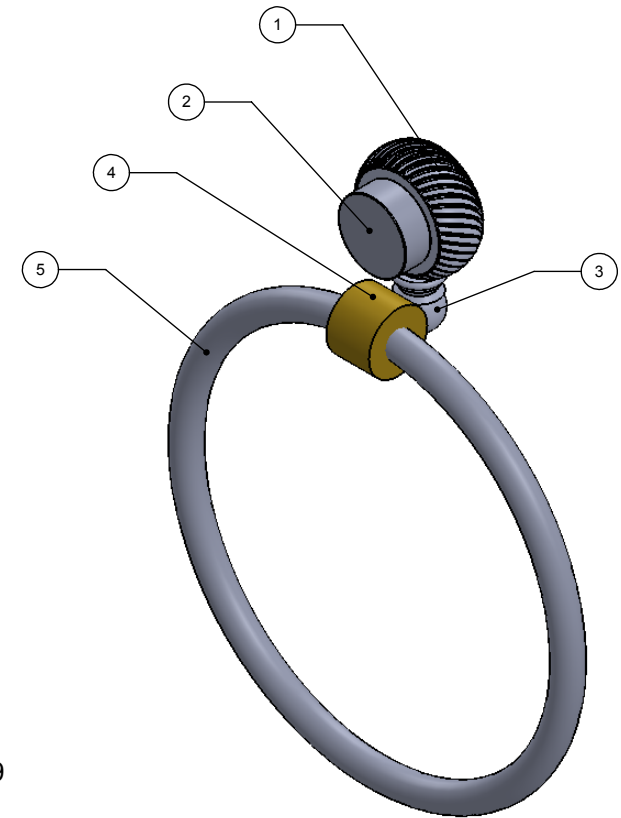

ITEM NO.	P/N	DESCRIPTION	QTY.
1	RGTW	CONNECTOR	1
2	CARD-1	END LOCK	1
3	#2ARM BACK	SUPPORT LOCK	1
4	HBTTT-78	HUB	1
5	TRMT-6	RING	1

NOTES:
1. UNIT IS IN INCHES

UNLESS OTHERWISE STATED

.X	±.3mm
.XX	±.15mm
.XXX	±.008mm

COPYRIGHT © Allied Brass 2016

THIRD ANGLE PROJECTION

DRAWN	1-26-2016	I.M
CHECKED	1-26-2016	P.D
APPROVED	1-26-2016	R.A

MATERIAL:	BRASS
DESCRIPTION:	TOWEL RING

FINISH	TBD
QUANTITY	TBD
DRAWING No.	REV
416T	0
SCALE	1:2
SHEET: 01	A4