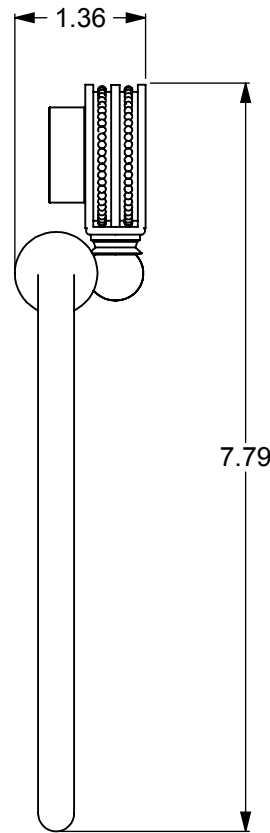

ITEM NO.	P/N	DESCRIPTION	QTY.
1	RGDT	CONNECTOR	1
2	CARD-1	END LOCK	1
3	#2ARM BACK	SUPPORT LOCK	1
4	HBTTT-78	HUB	1
5	TRMT-6	RING	1

NOTES:  
1. UNIT IS IN INCHES

UNLESS OTHERWISE STATED

.X	±.3mm
.XX	±.15mm
.XXX	±.008mm

COPYRIGHT © Allied Brass 2016

DRAWN	1-26-2016	I.M
CHECKED	1-26-2016	P.D
APPROVED	1-26-2016	R.A

MATERIAL:	BRASS
DESCRIPTION:	TOWEL RING

FINISH	TBD
QUANTITY	TBD
DRAWING No.	REV
416D	0
SCALE	1:2
SHEET: 01	A4