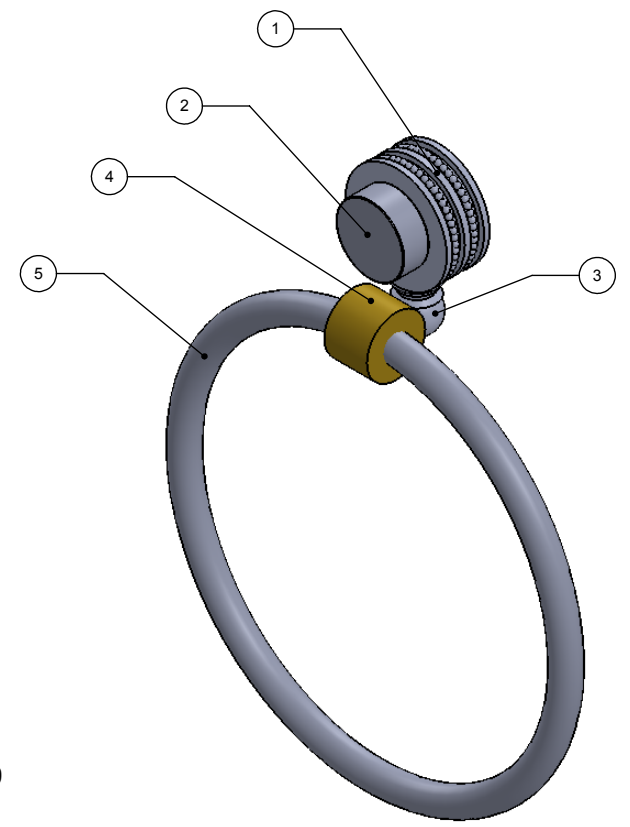

ITEM NO.	P/N	DESCRIPTION	QTY.
1	RGDT	CONNECTOR	1
2	CARD-1	END LOCK	1
3	#2ARM BACK	SUPPORT LOCK	1
4	HBTTT-78	HUB	1
5	TRMT-6	RING	1

NOTES:  
1. UNIT IS IN INCHES

UNLESS OTHERWISE STATED

.X	±.3mm
.XX	±.15mm
.XXX	±.008mm

COPYRIGHT © Allied Brass 2016

DRAWN	1-26-2016	I.M
CHECKED	1-26-2016	P.D
APPROVED	1-26-2016	R.A

MATERIAL:	BRASS
DESCRIPTION:	TOWEL RING

FINISH	TBD
QUANTITY	TBD
DRAWING No.	REV
416D	0
SCALE	1:2
SHEET: 01	A4