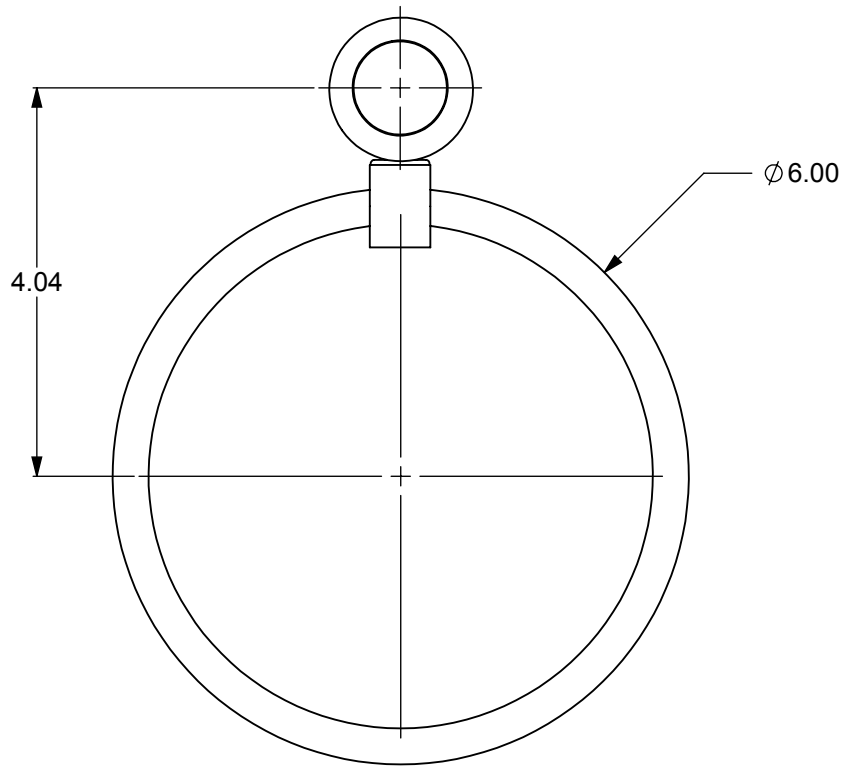

ITEM NO.	P/N	DESCRIPTION	QTY.
1	RGDT	CONNECTOR	1
2	CARD-1	END LOCK	1
3	#2ARM BACK	SUPPORT LOCK	1
4	HBTTT-78	HUB	1
5	TRMT-6	RING	1

NOTES:  
1. UNIT IS IN INCHES

UNLESS OTHERWISE STATED

.X	±.3mm
.XX	±.15mm
.XXX	±.008mm

COPYRIGHT © Allied Brass 2016

DRAWN	1-26-2016	I.M
CHECKED	1-26-2016	P.D
APPROVED	1-26-2016	R.A

MATERIAL:	BRASS
DESCRIPTION:	TOWEL RING

FINISH	TBD
QUANTITY	TBD
DRAWING No.	REV
416D	0
SCALE	1:2
SHEET: 01	A4