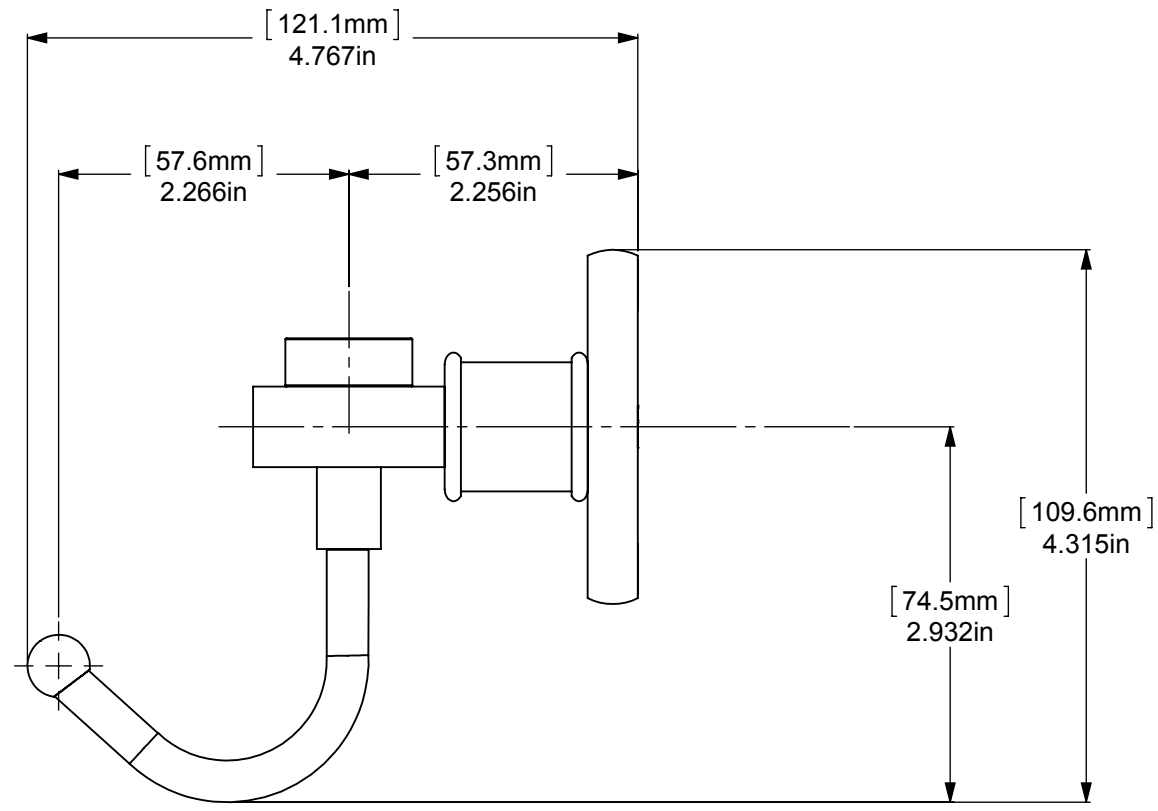

ITEM NO.	PART NUMBER	DESCRIPTION	QTY.
1	BPRD	BACKPLATE	1
2	RGSM	HUB	1
3	Card-1	END LOCK	1
4	CRRD-1	RING	2
5	TU1-1	TUBE	1
6	PSRD8-12	BASE	1
7	HKHK	HANG TUBE	1
8	BL1T-12	END BALL	1

NOTE:  
1. UNIT IS IN INCHES

UNLESS OTHERWISE STATED	
.X	±.3mm
.XX	±.15mm
.XXX	±.008mm

COPYRIGHT © Allied Brass 2017

DRAWN	6/25/2017	I.M
CHECKED	6/25/2017	P.D
APPROVED	6/25/2017	R.A

MATERIAL: BRASS		FINISH	TBD
DESCRIPTION: ROBE HOOK		QUANTITY	TBD
		DRAWING No. 2020	
		SCALE	1:1.5
		SHEET: 01	A4