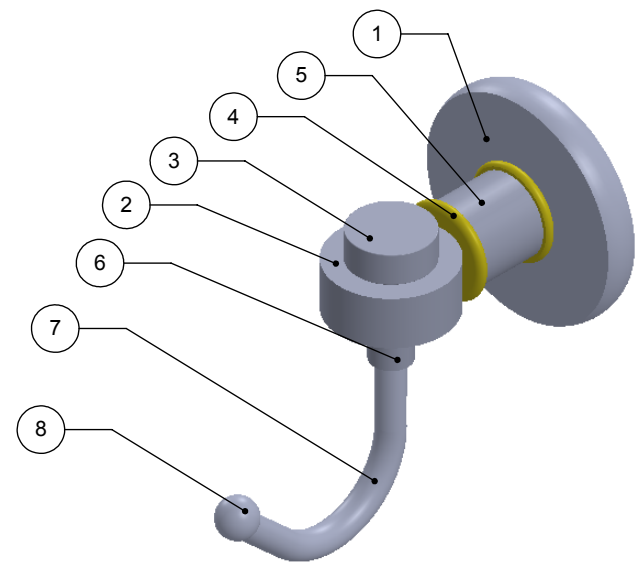

ITEM NO.	PART NUMBER	DESCRIPTION	QTY.
1	BPRD	BACKPLATE	1
2	RGSM	HUB	1
3	Card-1	END LOCK	1
4	CRRD-1	RING	2
5	TU1-1	TUBE	1
6	PSRD8-12	BASE	1
7	HKHK	HANG TUBE	1
8	BL1T-12	END BALL	1

NOTE:  
1. UNIT IS IN INCHES

UNLESS OTHERWISE STATED	
.X	±.3mm
.XX	±.15mm
.XXX	±.008mm

COPYRIGHT © Allied Brass 2017

DRAWN	6/25/2017	I.M
CHECKED	6/25/2017	P.D
APPROVED	6/25/2017	R.A

MATERIAL: BRASS		FINISH	TBD
DESCRIPTION: ROBE HOOK		QUANTITY	TBD
		DRAWING No. 2020	
		SCALE	1:1.5
		SHEET: 01	A4