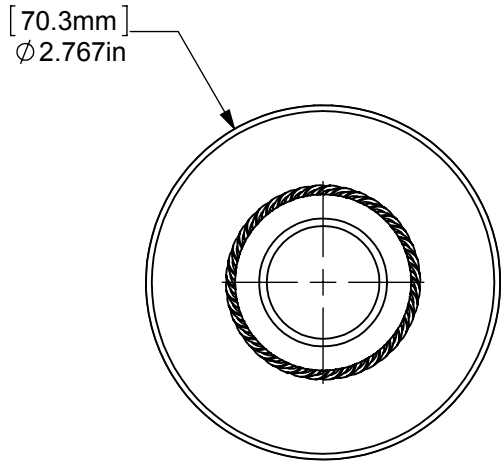

ITEM NO.	PART NUMBER	DESCRIPTION	QTY.
1	BPRD	BASE	1
2	RGTW	CONNECTOR	1
3	BLRDSR-1.375	HUB	1

NOTE:
1. UNIT IS IN INCHES

UNLESS OTHERWISE STATED	
.X	±.3mm
.XX	±.15mm
.XXX	±.008mm

COPYRIGHT © Allied Brass 2016

DRAWN	2-16-2016	I.M
CHECKED	2-16-2016	P.D
APPROVED	2-16-2016	R.A

MATERIAL:	BRASS
DESCRIPTION:	Shower Curtain Escutcheon

FINISH	TBD
QUANTITY	TBD
DRAWING No.	1099T
REV	0
SCALE	1:1.5
SHEET: 01	A4