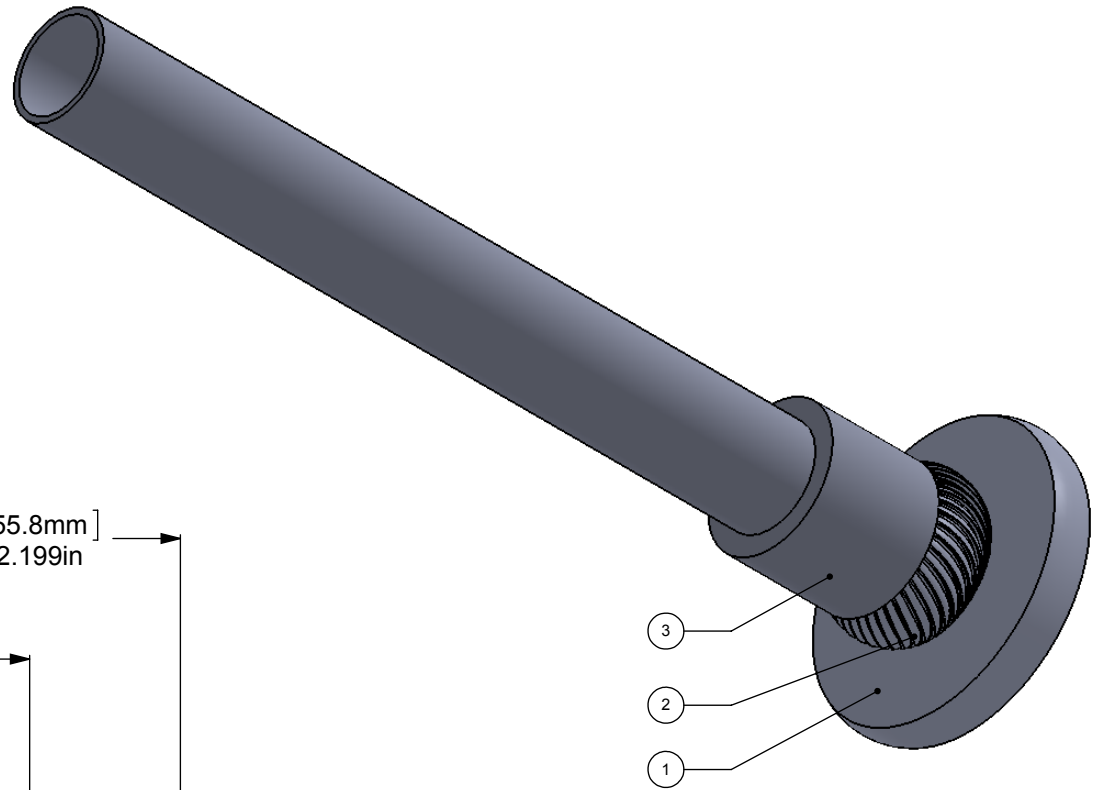

ITEM NO.	PART NUMBER	DESCRIPTION	QTY.
1	BPRD	BASE	1
2	RGTW	CONNECTOR	1
3	BLRDSR-1.375	HUB	1

NOTE:
1. UNIT IS IN INCHES

UNLESS OTHERWISE STATED	
.X	±.3mm
.XX	±.15mm
.XXX	±.008mm

COPYRIGHT © Allied Brass 2016

DRAWN	2-16-2016	I.M
CHECKED	2-16-2016	P.D
APPROVED	2-16-2016	R.A

MATERIAL:	BRASS
DESCRIPTION:	Shower Curtain Escutcheon

FINISH	TBD
QUANTITY	TBD
DRAWING No.	1099T
REV	0
SCALE	1:1.5
SHEET: 01	A4