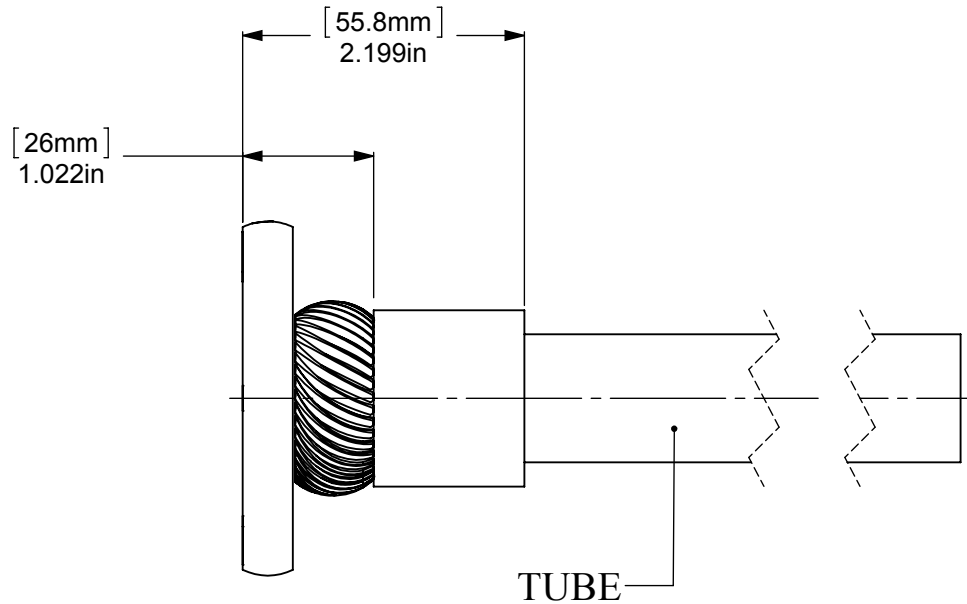

ITEM NO.	PART NUMBER	DESCRIPTION	QTY.
1	BPRD	BASE	1
2	RGTW	CONNECTOR	1
3	BLRDSR-1.375	HUB	1

NOTE:
1. UNIT IS IN INCHES

UNLESS OTHERWISE STATED	
.X	±.3mm
.XX	±.15mm
.XXX	±.008mm

COPYRIGHT © Allied Brass 2016

DRAWN	2-16-2016	I.M
CHECKED	2-16-2016	P.D
APPROVED	2-16-2016	R.A

MATERIAL:	BRASS
DESCRIPTION:	Shower Curtain Escutcheon

FINISH	TBD
QUANTITY	TBD
DRAWING No.	1099T
REV	0
SCALE	1:1.5
SHEET: 01	A4