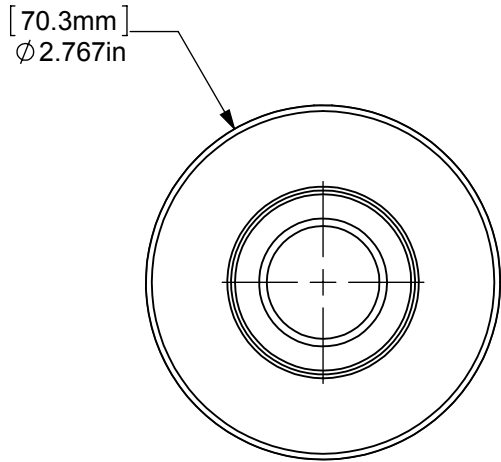

ITEM NO.	PART NUMBER	DESCRIPTION	QTY.
1	BPRD	BASE	1
2	RGGV	CONNECTOR	1
3	BLRDSR-1.375	HUB	1

NOTE:
1. UNIT IS IN INCHES

UNLESS OTHERWISE STATED	
.X	±.3mm
.XX	±.15mm
.XXX	±.008mm

COPYRIGHT © Allied Brass 2016

DRAWN	2-16-2016	I.M
CHECKED	2-16-2016	P.D
APPROVED	2-16-2016	R.A

MATERIAL:	BRASS
DESCRIPTION:	Shower Curtain Escutcheon

FINISH	TBD
QUANTITY	TBD
DRAWING No.	1099G
REV	0
SCALE	1:1.5
SHEET: 01	A4