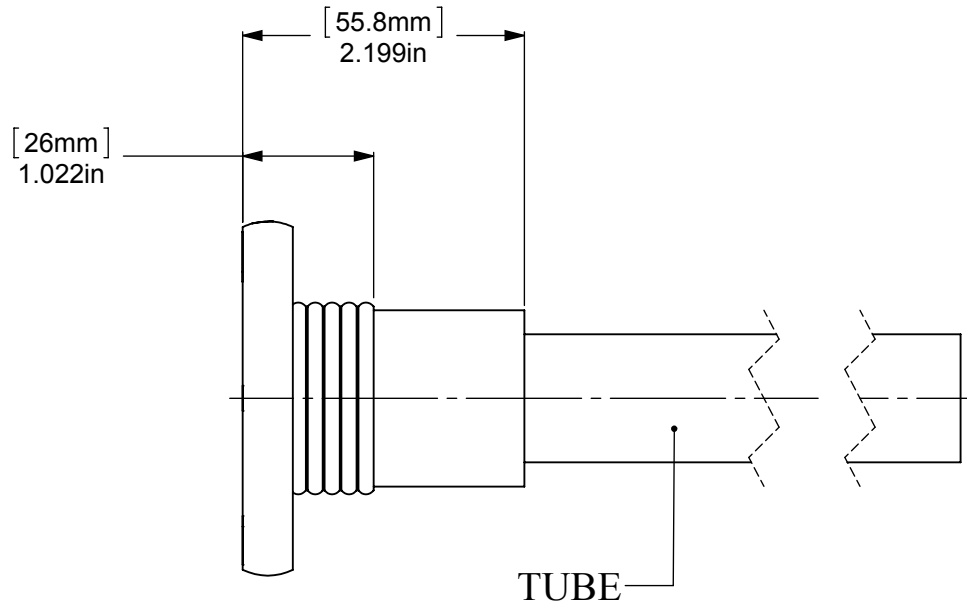

ITEM NO.	PART NUMBER	DESCRIPTION	QTY.
1	BPRD	BASE	1
2	RGGV	CONNECTOR	1
3	BLRDSR-1.375	HUB	1

NOTE:
1. UNIT IS IN INCHES

UNLESS OTHERWISE STATED	
.X	±.3mm
.XX	±.15mm
.XXX	±.008mm

COPYRIGHT © Allied Brass 2016

DRAWN	2-16-2016	I.M
CHECKED	2-16-2016	P.D
APPROVED	2-16-2016	R.A

MATERIAL:	BRASS
DESCRIPTION:	Shower Curtain Escutcheon

FINISH	TBD
QUANTITY	TBD
DRAWING No.	1099G
REV	0
SCALE	1:1.5
SHEET: 01	A4