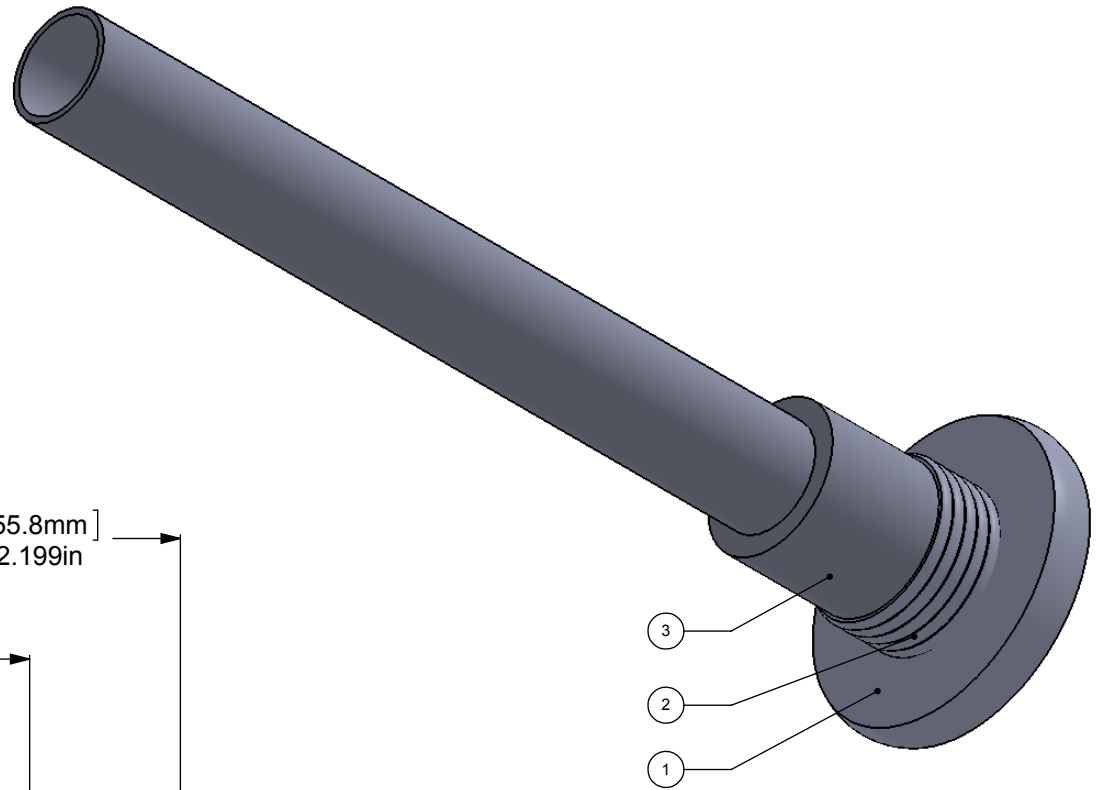

ITEM NO.	PART NUMBER	DESCRIPTION	QTY.
1	BPRD	BASE	1
2	RGGV	CONNECTOR	1
3	BLRDSR-1.375	HUB	1

NOTE:
1. UNIT IS IN INCHES

UNLESS OTHERWISE STATED	
.X	±.3mm
.XX	±.15mm
.XXX	±.008mm

COPYRIGHT © Allied Brass 2016

DRAWN	2-16-2016	I.M
CHECKED	2-16-2016	P.D
APPROVED	2-16-2016	R.A

MATERIAL:	BRASS
DESCRIPTION:	Shower Curtain Escutcheon

FINISH	TBD
QUANTITY	TBD
DRAWING No.	1099G
REV	0
SCALE	1:1.5
SHEET: 01	A4