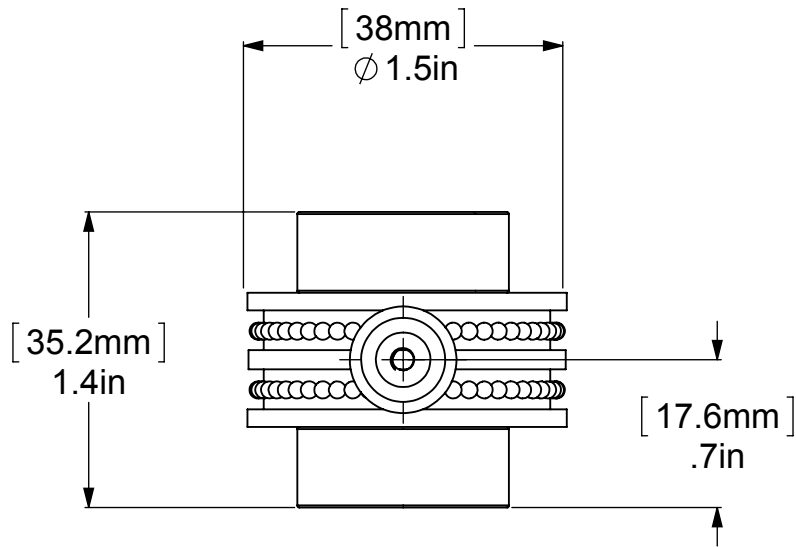

ITEM NO.	PART NUMBER	DESCRIPTION	QTY.
1	RGDTT	HUB	1
2	Card-1	END LOCK	2
3	PSRD8-12	BASE TUBE	1

UNLESS OTHERWISE STATED

.X	±.3mm
.XX	±.15mm
.XXX	±.008mm

COPYRIGHT © Allied Brass 2017

DRAWN	6/18/2017	I.M
CHECKED	6/18/2017	P.D
APPROVED	6/18/2017	R.A

MATERIAL:	BRASS
DESCRIPTION:	1-1/2 Inch Cabinet Knob

FINISH	TBD
QUANTITY	TBD
DRAWING No.	102D
REV	0
SCALE	1:0.9
SHEET: 01	A4