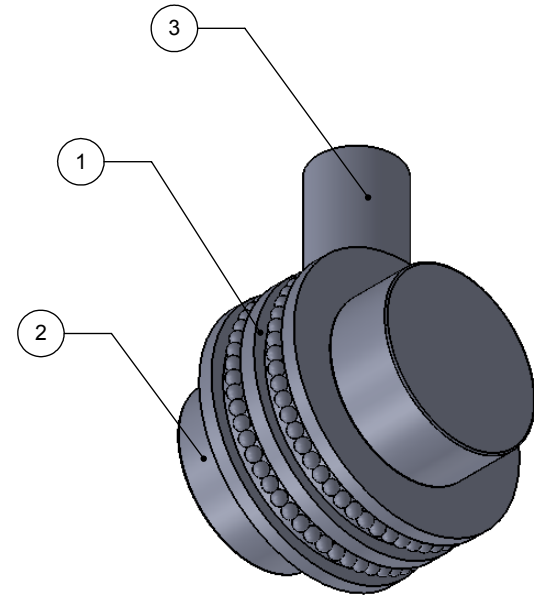

ITEM NO.	PART NUMBER	DESCRIPTION	QTY.
1	RGDTT	HUB	1
2	Card-1	END LOCK	2
3	PSRD8-12	BASE TUBE	1

UNLESS OTHERWISE STATED

.X	±.3mm
.XX	±.15mm
.XXX	±.008mm

COPYRIGHT © Allied Brass 2017

DRAWN	6/18/2017	I.M
CHECKED	6/18/2017	P.D
APPROVED	6/18/2017	R.A

MATERIAL:	BRASS
DESCRIPTION:	1-1/2 Inch Cabinet Knob

FINISH	TBD
QUANTITY	TBD
DRAWING No.	102D
REV	0
SCALE	1:0.9
SHEET: 01	A4