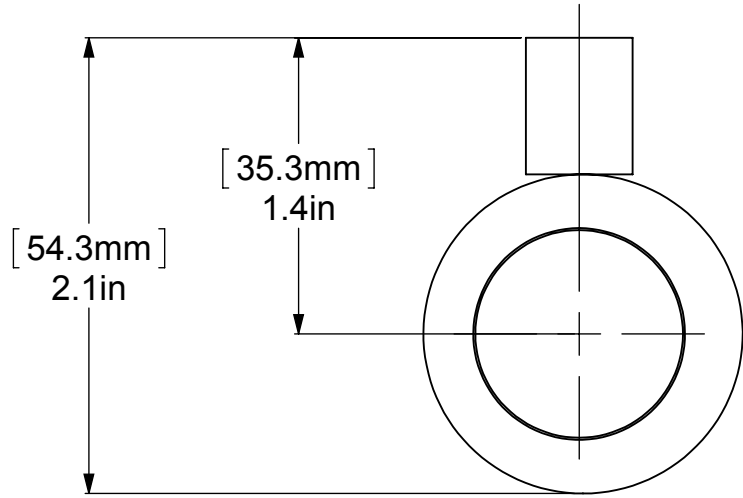

ITEM NO.	PART NUMBER	DESCRIPTION	QTY.
1	RGDTT	HUB	1
2	Card-1	END LOCK	2
3	PSRD8-12	BASE TUBE	1

UNLESS OTHERWISE STATED

.X	±.3mm
.XX	±.15mm
.XXX	±.008mm

COPYRIGHT © Allied Brass 2017

DRAWN	6/18/2017	I.M
CHECKED	6/18/2017	P.D
APPROVED	6/18/2017	R.A

MATERIAL:	BRASS
DESCRIPTION:	1-1/2 Inch Cabinet Knob

FINISH	TBD
QUANTITY	TBD
DRAWING No.	102D
REV	0
SCALE	1:0.9
SHEET: 01	A4