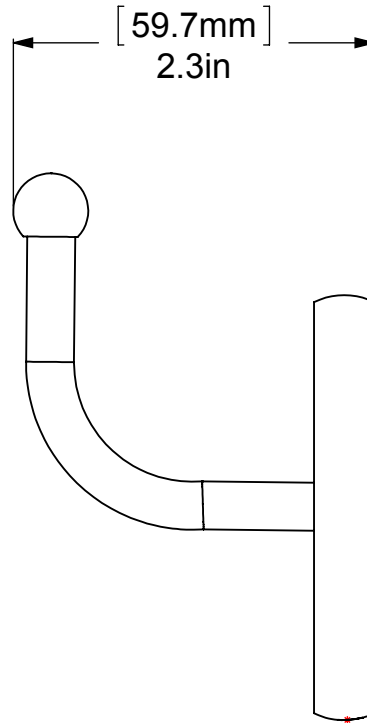

ITEM NO.	P/N	Description	QTY.
1	BPRD	BACKPLATE	1
2	HKHK9	HOOK	1
3	BL1T-12	BALL	1

UNLESS OTHERWISE STATED

.X	±.3mm
.XX	±.15mm
.XXX	±.008mm

COPYRIGHT © Allied Brass 2016

THIRD ANGLE PROJECTION

DRAWN	6/18/2017	I.M	MATERIAL:	BRASS	FINISH	TBD
CHECKED	6/18/2017	P.D	DESCRIPTION:		QUANTITY	TBD
APPROVED	6/18/2017	R.A	ROBE HOOK		DRAWING No.	REV
					1020	0
				SCALE	1:1.25	SHEET: 01 A4