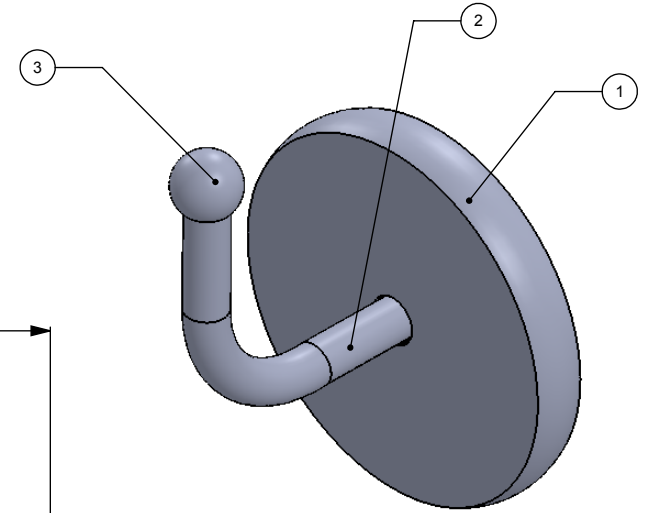

ITEM NO.	P/N	Description	QTY.
1	BPRD	BACKPLATE	1
2	HKHK9	HOOK	1
3	BL1T-12	BALL	1

UNLESS OTHERWISE STATED

.X	±.3mm
.XX	±.15mm
.XXX	±.008mm

COPYRIGHT © Allied Brass 2016

THIRD ANGLE PROJECTION

DRAWN	6/18/2017	I.M	MATERIAL:	BRASS	FINISH	TBD
CHECKED	6/18/2017	P.D	DESCRIPTION:		QUANTITY	TBD
APPROVED	6/18/2017	R.A	ROBE HOOK		DRAWING No.	REV
					1020	0
				SCALE	1:1.25	SHEET: 01 A4