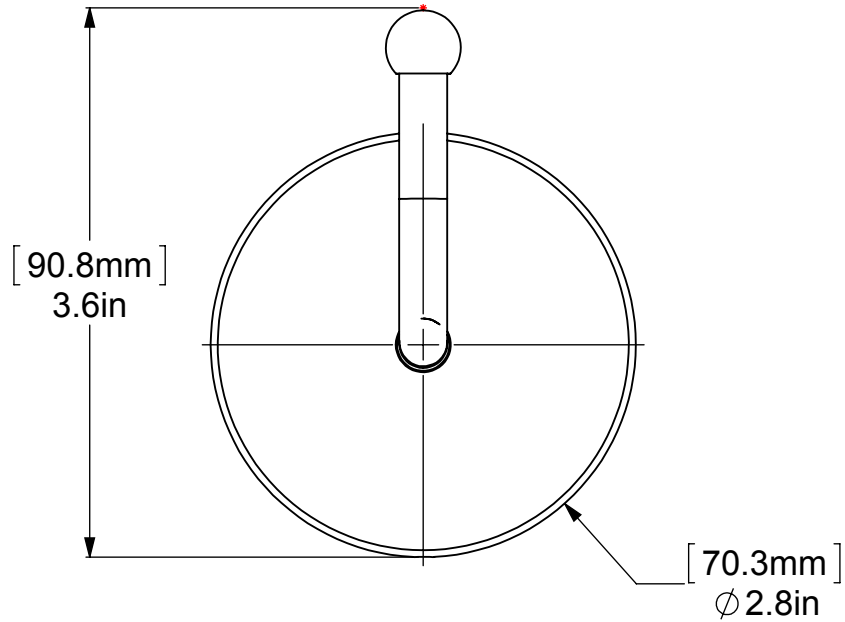

ITEM NO.	P/N	Description	QTY.
1	BPRD	BACKPLATE	1
2	HKHK9	HOOK	1
3	BL1T-12	BALL	1

UNLESS OTHERWISE STATED

.X	±.3mm
.XX	±.15mm
.XXX	±.008mm

COPYRIGHT © Allied Brass 2016

THIRD ANGLE PROJECTION

DRAWN	6/18/2017	I.M	MATERIAL:	BRASS	FINISH	TBD
CHECKED	6/18/2017	P.D	DESCRIPTION:		QUANTITY	TBD
APPROVED	6/18/2017	R.A	ROBE HOOK		DRAWING No.	REV
					1020	0
				SCALE	1:1.25	SHEET: 01 A4