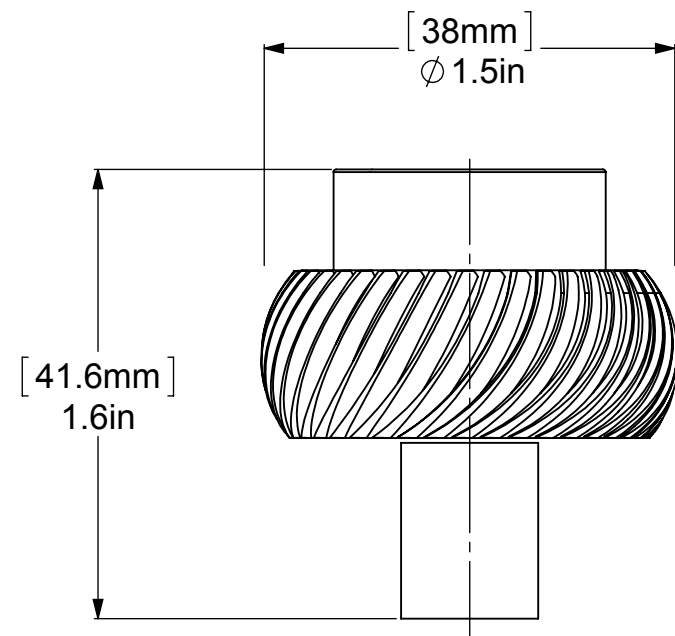

ITEM NO.	PART NUMBER	DESCRIPTION	QTY.
1	RGTW	HUB	1
2	PSRD8-12	BASE TUBE	1
3	Card-1	END LOCK	1

UNLESS OTHERWISE STATED

.X	±.3mm
.XX	±.15mm
.XXX	±.008mm

COPYRIGHT © Allied Brass 2017

DRAWN	6/11/2017	I.M
CHECKED	6/11/2017	P.D
APPROVED	6/11/2017	R.A

MATERIAL:	BRASS
DESCRIPTION:	1-1/2 Inch Cabinet Knob

FINISH	TBD
QUANTITY	TBD
DRAWING No.	101T
REV	0
SCALE	1:0.7
SHEET: 01	A4