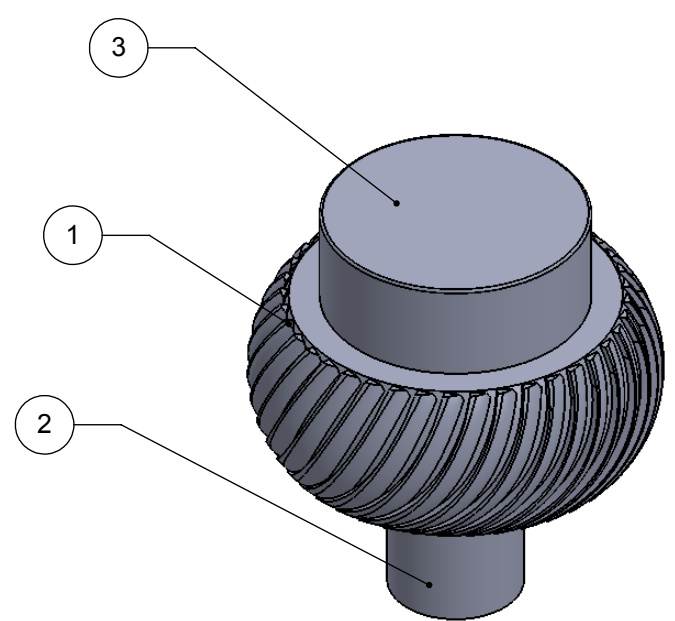

ITEM NO.	PART NUMBER	DESCRIPTION	QTY.
1	RGTW	HUB	1
2	PSRD8-12	BASE TUBE	1
3	Card-1	END LOCK	1

UNLESS OTHERWISE STATED

.X	±.3mm
.XX	±.15mm
.XXX	±.008mm

COPYRIGHT © Allied Brass 2017

DRAWN	6/11/2017	I.M
CHECKED	6/11/2017	P.D
APPROVED	6/11/2017	R.A

MATERIAL:	BRASS
DESCRIPTION:	1-1/2 Inch Cabinet Knob

FINISH	TBD
QUANTITY	TBD
DRAWING No.	101T
REV	0
SCALE	1:0.7
SHEET: 01	A4