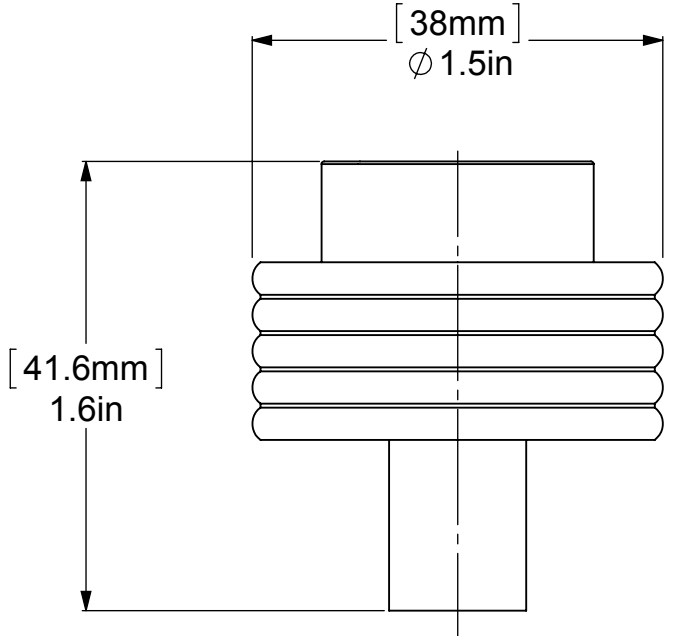

ITEM NO.	PART NUMBER	DESCRIPTION	QTY.
1	RGGV	HUB	1
2	PSRD8-12	BASE TUBE	1
3	Card-1	END LOCK	1

UNLESS OTHERWISE STATED

.X	±.3mm
.XX	±.15mm
.XXX	±.008mm

COPYRIGHT © Allied Brass 2017

DRAWN	6/11/2017	I.M
CHECKED	6/11/2017	P.D
APPROVED	6/11/2017	R.A

MATERIAL: BRASS
 DESCRIPTION: 1-1/2 Inch Cabinet Knob

FINISH	TBD
QUANTITY	TBD
DRAWING No.	REV
101G	0
SCALE	1:0.7
SHEET: 01	A4