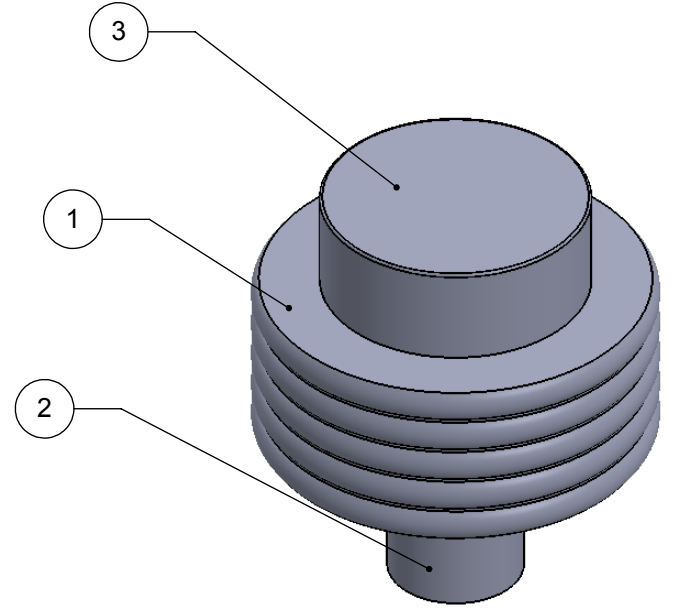

ITEM NO.	PART NUMBER	DESCRIPTION	QTY.
1	RGGV	HUB	1
2	PSRD8-12	BASE TUBE	1
3	Card-1	END LOCK	1

UNLESS OTHERWISE STATED

.X	±.3mm
.XX	±.15mm
.XXX	±.008mm

COPYRIGHT © Allied Brass 2017

DRAWN	6/11/2017	I.M
CHECKED	6/11/2017	P.D
APPROVED	6/11/2017	R.A

MATERIAL: BRASS
 DESCRIPTION: 1-1/2 Inch Cabinet Knob

FINISH	TBD
QUANTITY	TBD
DRAWING No.	REV
101G	0
SCALE	1:0.7
SHEET: 01	A4