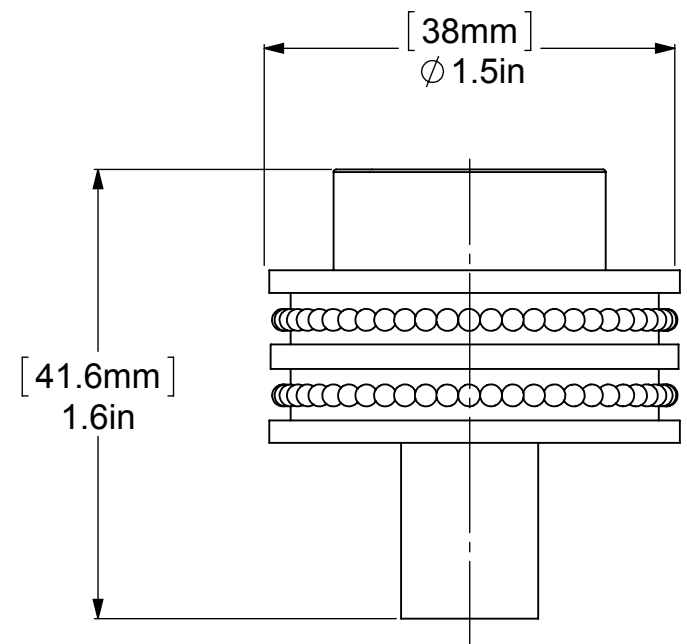

ITEM NO.	PART NUMBER	DESCRIPTION	QTY.
1	RGDT	HUB	1
2	PSRD8-12	BASE TUBE	1
3	Card-1	END LOCK	1

UNLESS OTHERWISE STATED

.X	±.3mm
.XX	±.15mm
.XXX	±.008mm

COPYRIGHT © Allied Brass 2017

THIRD ANGLE PROJECTION

DRAWN	6/11/2017	I.M	MATERIAL:	BRASS	FINISH	TBD
CHECKED	6/11/2017	P.D	DESCRIPTION:		QUANTITY	TBD
APPROVED	6/11/2017	R.A	1-1/2 Inch Cabinet Knob		DRAWING No.	REV
					101D	0
				SCALE	1:0.7	SHEET: 01
						A4