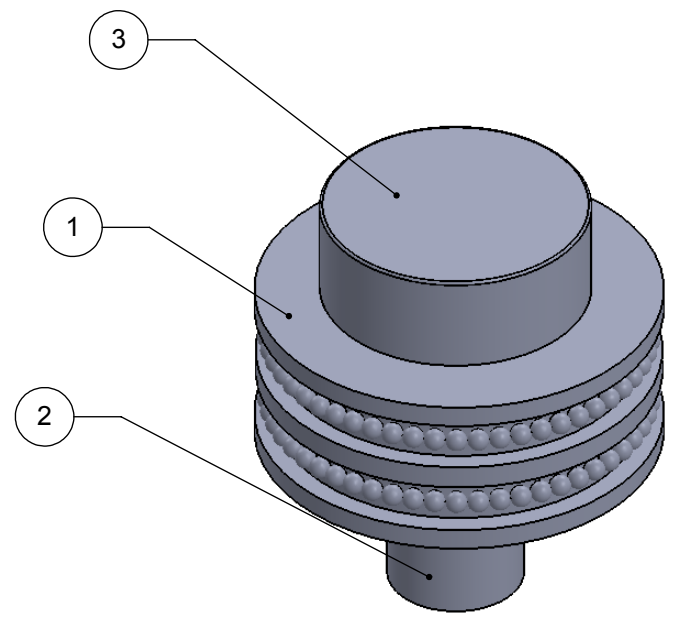

ITEM NO.	PART NUMBER	DESCRIPTION	QTY.
1	RGDT	HUB	1
2	PSRD8-12	BASE TUBE	1
3	Card-1	END LOCK	1

UNLESS OTHERWISE STATED

.X	±.3mm
.XX	±.15mm
.XXX	±.008mm

COPYRIGHT © Allied Brass 2017

THIRD ANGLE PROJECTION

DRAWN	6/11/2017	I.M	MATERIAL:	BRASS	FINISH	TBD
CHECKED	6/11/2017	P.D	DESCRIPTION:		QUANTITY	TBD
APPROVED	6/11/2017	R.A	1-1/2 Inch Cabinet Knob		DRAWING No.	REV
					101D	0
				SCALE	1:0.7	SHEET: 01
						A4